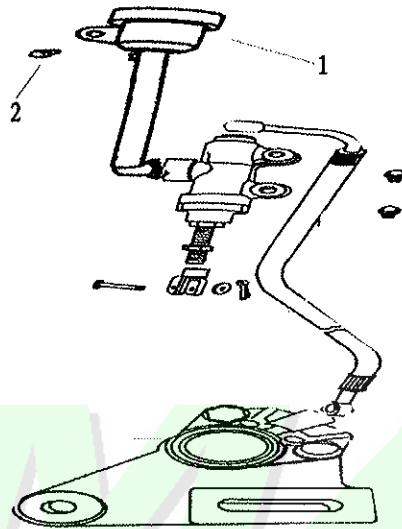

F-16 Rear Brake Assy.

Ser. No.	part code	Description	Qty.	Remarks
1	43200-FYIE2-000	RR. Brake assy.	1	
	GB5789-86-06016-B	Hex flange bolt M6x16	1	
3		Camshaft	1	
4		Arm, Camshaft	1	
5		Restoring Spring	1	
6