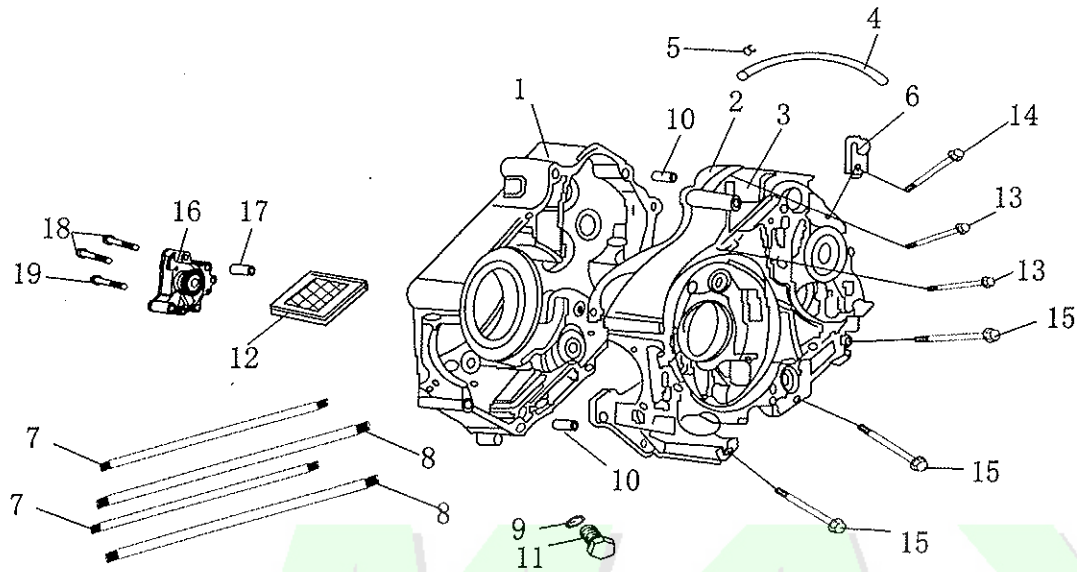

E-7

Ref. No.	New Part No.	Description	QTY	REMARKS
1	11110-FYIY-000	R. crankcase body	1	
2	11191-FYIY-000	Gasket, crankcase	1	
3	11210-FYIY-000	L. crankcase body	1	
4	11211-FYIY-000	Ventilation pipe, crankcase	1	
5	11212-FYIY-000	Ventilation pipe clip	1	
6	11421-FYIY-000	Guide plate, ventilation pipe	1	
7	GB899-88-060188-K	Cylinder double-head bolt A M6*188	2	
8	GB899-88-060196-K	Cylinder double-head bolt M6*196	2	
9	90301-12020-15AL0	Aluminum plain washer 12*20*1.5	1	
10	90411-10014-000	Locating pin 10*14	2	
11	GB/T5789-96-12016C	Hex.flange bolt M12*16	1	
12	15160-FYIY-000	Oil screen comp.	1	
13	GB/16674-96-06060-L	Hex.flange bolt M6*60	2	
14	GB/16674-96-06050-L	Hex.flange bolt M6*50	1	
15	GB/16674-96-06065-L	Hex.flange bolt M6*65	3	
16	15000-FYIY-000	Oil pump assy	1