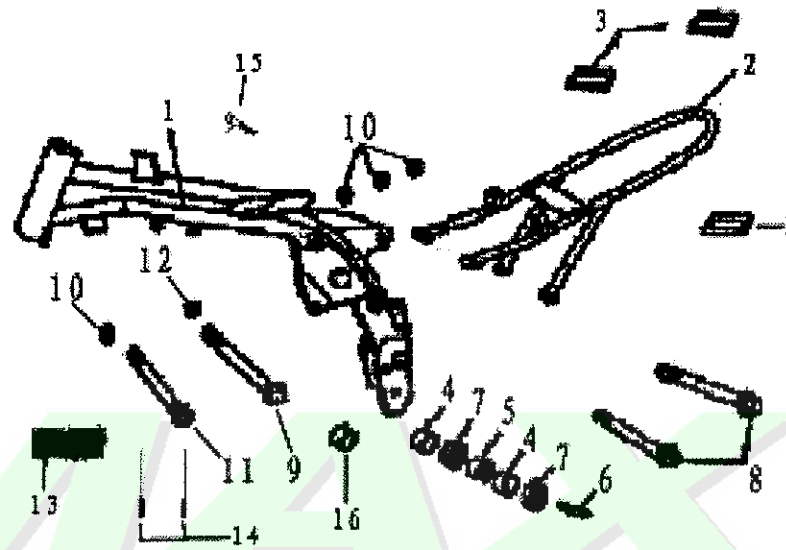

F-13 Frame Body

Ser. No.	part code	Description	Qty.	Remarks
13	81725-FYHE-000	Nameplate (English)	1	
14	GB12618-90-03009-G	Rivet 3×9		
15	GB819-85-06020-C	Cross screw M6×20	1	
16	43469-FYBE12-100	Mounting wheel,foot brake	1