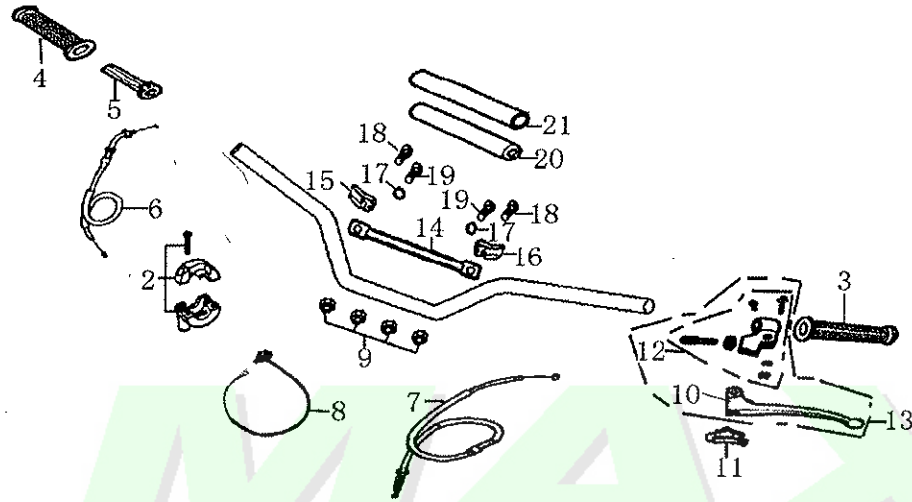

F5-1 Handle Pipe

Ser. No.	part code	Description	Qty.	Remarks
18	GB70-85-06025-C	Inner hex. Bolt M6*25		
19	GB70-85-06020-C	Inner hex. Bolt M6*20		
0	53101-FYIE-100	Sponge, steering bar	1	
1	53102-FYIE-30B	Sleeve, hit bar	1	空白
	53102-FYHE-000	Sleeve, hit bar		XSPORT
	53102-FYIE-40R/4BL	Sleeve, hit bar		FACTORYBIKE