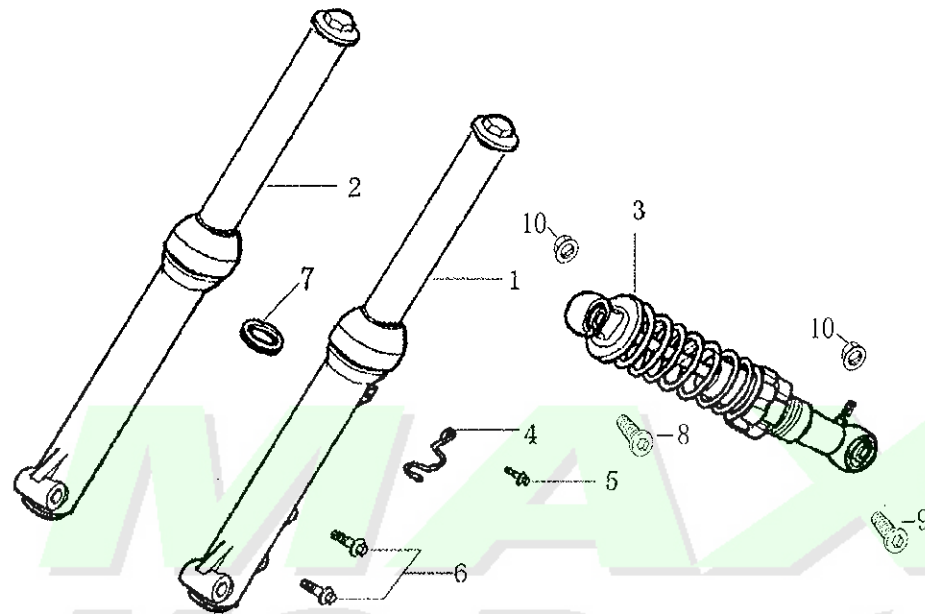

F-7 Shock Absorber

Ser. No.	part code	Description	Qty.	Remarks
1	51500-FYFY2-100	FR. L. Shock Absorber	1	
	51400-FYFY2-100	FR. R. Shock Absorber	1	
3	52400-FYFY2-200	RR. Shock absorber assy. (black)	1	
4	45101-FYFY2-000	Clip, brake oil cable	1	
5	GB5787-86-06012-B	Flange bolt M6x12	1	
6	GB5789-86-08025-C	Flange bolt M8x25	1	
7	51490-FYHE-000	Seal assy.,FR. Shock absorber	1	
8	GB5787-86-10040-C	Flange bolt M10*40	1	
9	GB5787-86-10055-C	Flange bolt 10*55	1	
10	GB6187-86-10000X-B	Locknut M10*1.25	1