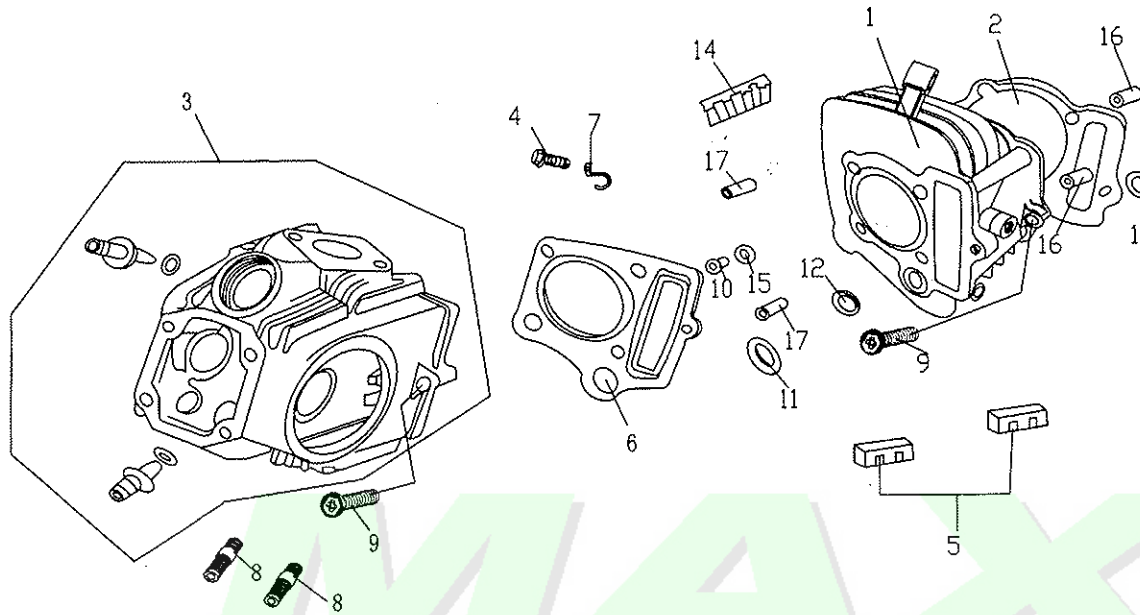

E-12

Ref. No.	New Part No.	Description	QTY	REMARKS
1	12000-FYIY-000	Cylinder body	1	
2	12191-FYIY-000	Gasket, cylinder body	1	
3	12200-FYIY-000	Cylinder head comp.	1	
4	GB/T16674-96-06018-L	Hex. Flange bolt M6*18	1	
5	12913-FYIY-000	Rubber plug, cylinder thermal fin	2	
6	12391-FYIY-000	Gasket comp., cylinder head	1	
7	90563-FYIY-000	Fixing clip, high-pressure wire	1	
8	GB/T899-88-06032-B	Double-head bolt M6*32	2	
9	GB19.2-88-06020-L	Hex. Flange cross bolt M6*20	1	
10	90414-08012-000	T-bush 8*12	1	
11	90415-14010-002	Bush 14.5*10*2	1	
12	90715-14018-002	Rectangle gasket 14.5*18.5*2.4	1	
13	90715-11015-002	Rectangle gasket 11.5*15.7*2.4	1	
14	12912-FYIY-000	R. rubber plug, cylinder thermal fin	1	
15	90715-11009-002	Rectangle gasket 11.7*9*2.4	1	
16	90411-08012-000	Locating pin 8*12	2