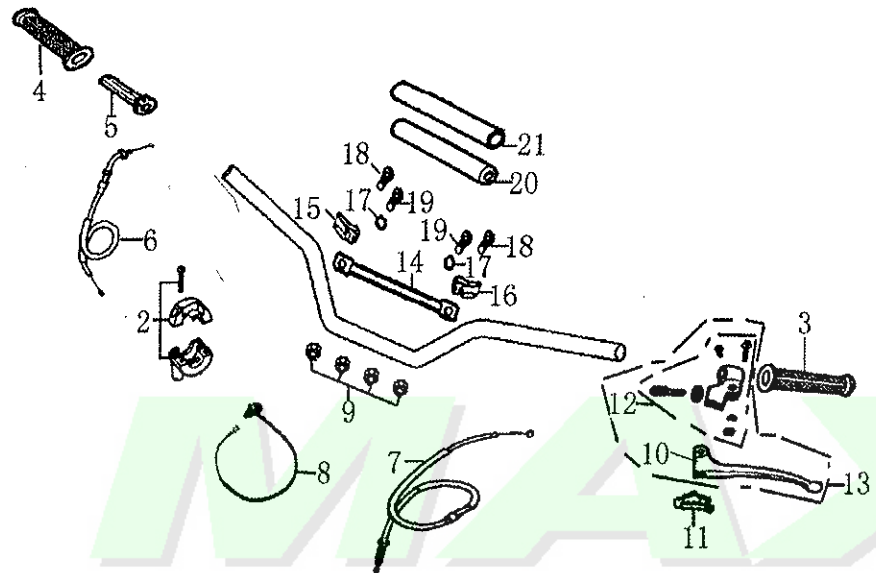

F-5 Handle Pipe

Ser. No.	part code	Description	Qty.	Remarks
1	53100-FYIE-100	Handle Pipe(golden)	1	
	53160-FYT9-000	Holder, throttle Lever	1	
3	53166-FYIE-000	Grip, L. Handle	1	
4	53142-FYIE-000	Grip, R. Handle	1	
5	53141-FYFY2-000	hrottle Core, R. Handle	1	
6	17910-FYFY2-002	hrottle Cable	1	
7	2870-FYIE-000	Clutch cable kit	1	
8	35030-FYIE-000	urn-off switch	1	
9	GB6170-86-06000-C	Hex. Nut M6	4	
10	53195-FYIE-000	Clutch Lever	1	
11	53173-FY5-000	Shield, clutch lever	1	
12	53191-FYIE-000	Holder, Clutch Lever	1