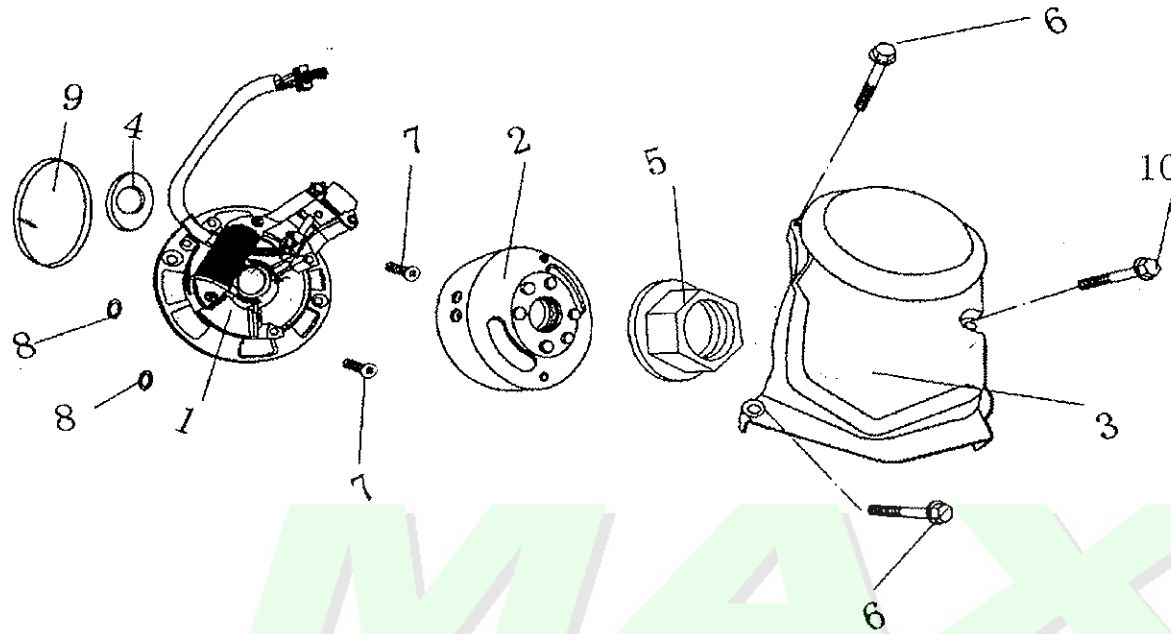

E-10

Ref. No.	New Part No.	Description	QTY	REMARKS
1	31111-FYIY-100	Stator cover combination	1	
2	31110-FYIY-100	Rotor comp.	1	
3	11400-FYIY-100	L. crankcase cover	1	
4	90801-180030-005	Oil seal 18.9*30*5	1	
5	GB/T41-86-M10-C	Hex. Flange nut M10x1.25	1	
6	GB16674-96-06025-L	Hex. Flange bolt M6*25	2	
7	GB/T819.2-97-06014-B	Bolt M6*14	2	
8	90701-06001-009	O-ring 6.8*1.9	2	
9	90701-02107-000	O-ring 107*2	1	
10	GB16674-96-06025-L	Hex. Flange bolt M6*30	1