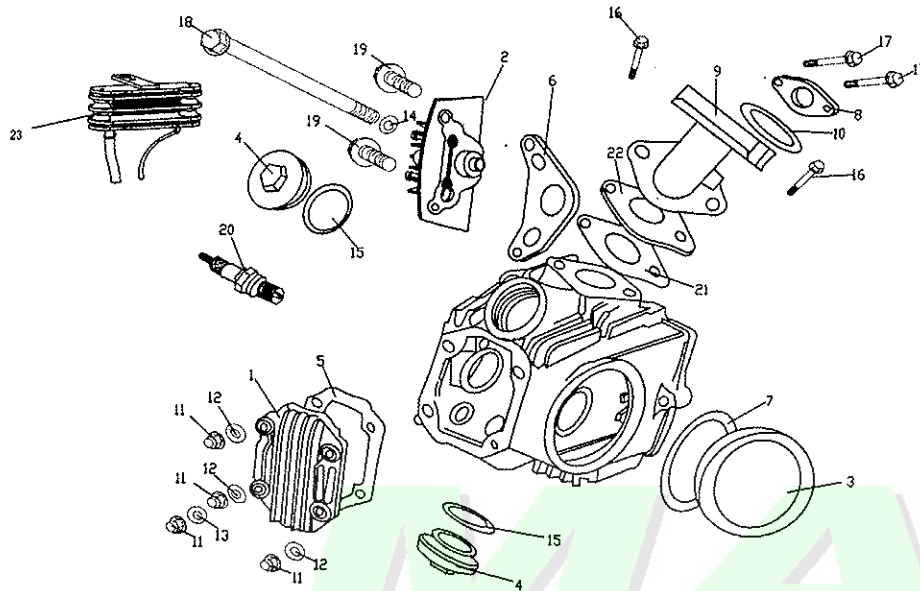

E-11

Ref. No.	New Part No.	Description	QTY	REMARKS
1	12310-FYIY-000	Cylinder head cover	1	
2	12332-FYIY-000	R. cover, cylinder head	1	
3	12331-FYIY-000	L. cover, cylinder head	1	
4	12335-FYIY-000	Valve cover	2	
5	12392-FYIY-000	Gasket, cylinder head cover	1	
6	12334-FYIY-000	Gasket, cylinder head R. cover	1	
7	12333-FYIY-000	Gasket, cylinder head L. cover	1	
8	16107-FYIY-000	Insulator, carburetor holder	1	
9	16103-FYIY-000	Inlet pipe	1	
10	90701-25002-004	O-ring 25*2.4	1	
11	GB923-88-M6-L	Cap nut M6 (chromeplate)	4	
12	90301-08014-2500B	Steel washer φ8*14*2.5	3	
13	90301-08014-25CU0	Copper washer φ8*14*2.5	1	
14	90301-06013-01AL0	Aluminum plain washer φ6*13*1	1	
15	90701-30003-002	O-ring 30.8*3.2	2	
16	GB/T16674-96-06025-L	Hex. Flange bolt M6x25	2