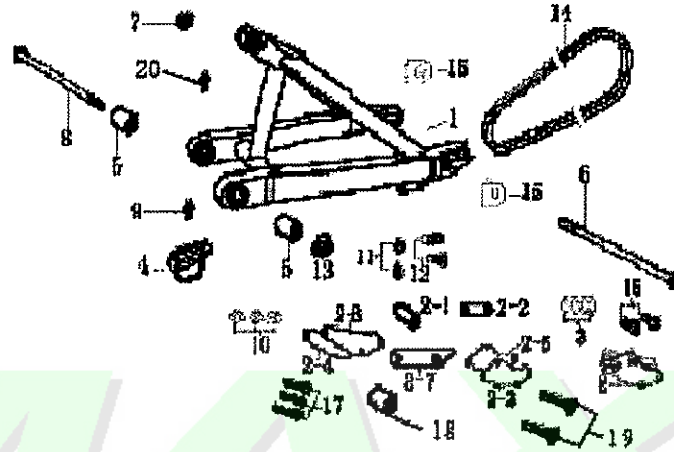

F-14 Rear Fork

Ser. No.	part code	Description	Qty.	Remarks
1	52100-FYIE2-000	RR. Fork(silver)	1	
	52140-FYHE-000	Chain guide Assy.	1	
2-1	45012-FYFY2-001	Bush A	1	
2-2	52142-FYFY2-100	Nut Plate	1	
2-3	52117-FYFY2-00B	Plate A(Al)	1	
2-4	52118-FYFY2-00B	Plate B(Al)	1	
2-5	52141-FYFY2-000	Plate C(nylon)	1	
2-6	52144-FYFY2-000	Plate D(nylon)	1	
2-7	52143-FYFY2-001	Plate E(nylon)	1	
3	GB95-85-08000-B	Flat washer M8	4	
4	52107-FYIE2-000	Chain guide Assy.	1	
5	6001-2RS	Bearing	1	
6	44301-FYT8-000	FR. Wheel axle	1	
7	GB6187-86-12000-B	Locknut M12	1