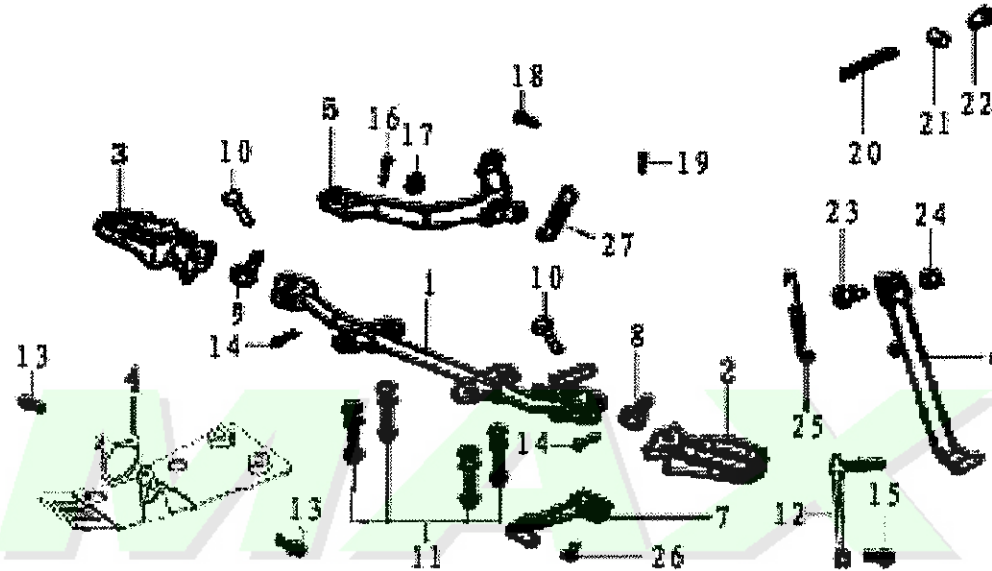

F-12 Footrest & Stand

Ser. No.	part code	Description	Qty.	Remarks
12	8300-FYFY2-001	ickstart rod assy.	1	
13	GB5787-86-06016-B	Flange bolt M6x16		
14	GB91-85-02016-B	Split Pin