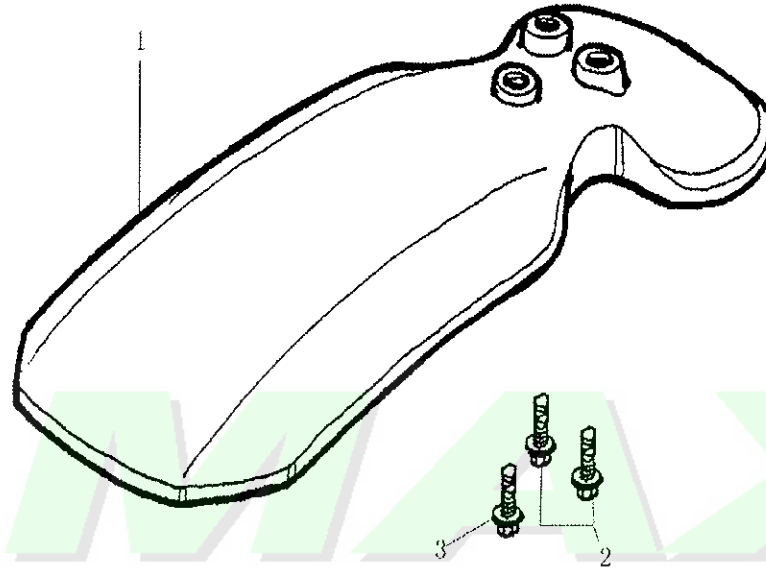

F-1 Front Fender

Ser. No.	part code	Description	Qty.	Remarks
1	61100-FYHE-10B/10R/1BL/10X	FR. Fender	1	
	90112-FYFY2-000	Bolt M6×15		
3	GB5787-86-06012-B	Bolt M6×12	1