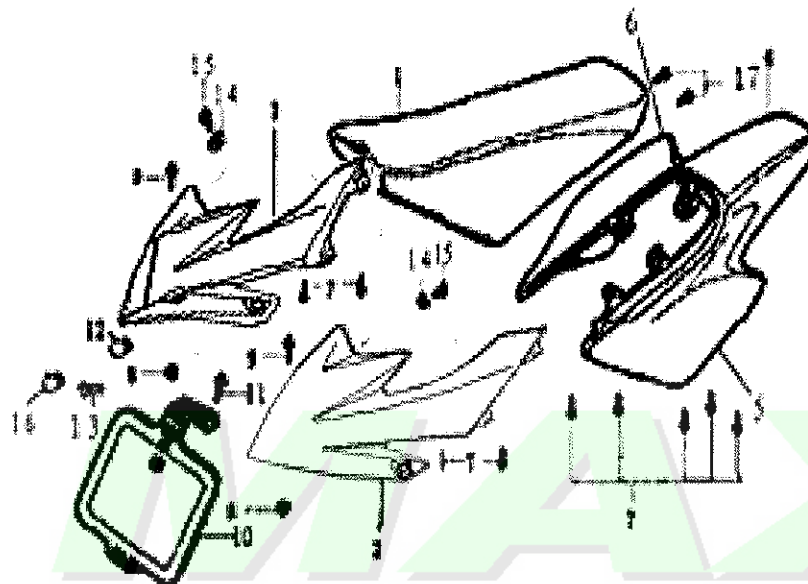

F-2 Seat & Side Cover

Ser. No.	part code	Description	Qty.	Remarks
13	GB9074.5-88-05035-G	Screw with washer M5*35	1	
14	50126-FYG-000	Gum Washer	2	
15	90111-FYFY2-000	ScrewM5×10	2	
16	45012-FYFY2-000	Bushing (19.5*1.6,Inner dia.8.5)	1	
17	GB5787-86-06020-B	Flange Bolt M6×20	2