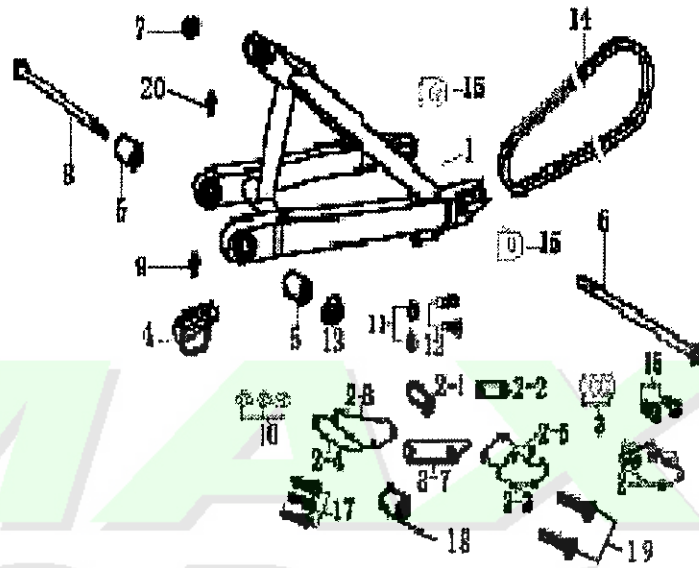

F14-1 Rear Fork

Ser. No.	part code	Description	Qty.	Remarks
19	45353-FYFY2-000	Bolt M8×20		
0	97780-50012-000	apping screw	1