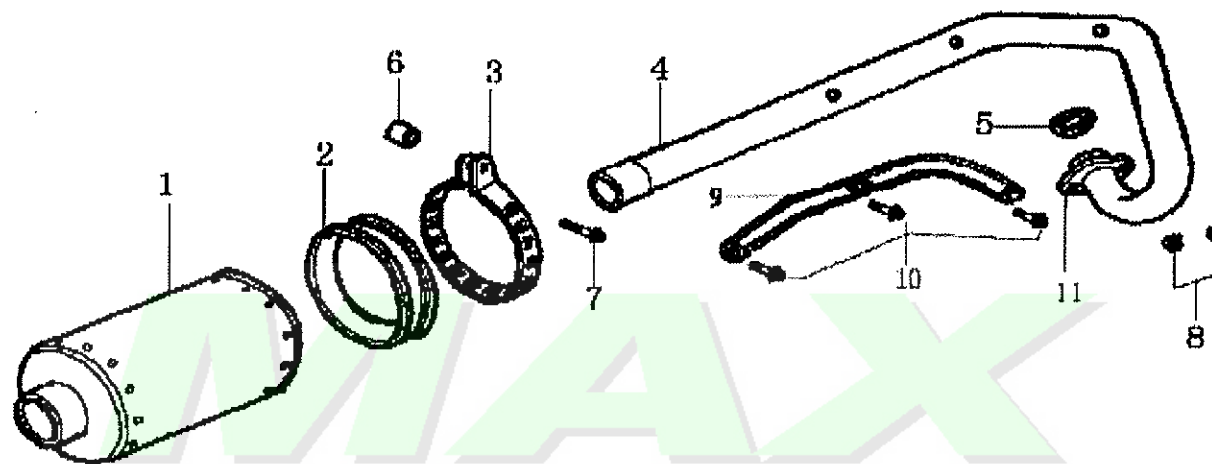

F-15 Exhaust Muffler

Ser. No.	part code	Description	Qty.	Remarks
1	18230-FYFY2-000	Ring Mat	1	
	18207-FYFY2-000	Hoop	1	
3	18225-FYHE-000	Exhaust Pipe	1	
4	18204-FYFY2-300	Muffler Assy.	1	
5	18292-FYG-000	Flange Plate, Exhaust Pipe	1	
6	18206-FYFY2-000	Seal Washer	1	
7	GB70-85-08050-C	Bolt M8x50	1	
8	GB6177-86-06000-C	Protection Ring		
9	18218-FYFY2-000	Protection Ring	1	
10	90608-FYBQ-00C	Inner hex bolt M6x8	3	
11	18205-FYFY2-000	Flange, exhaust pipe	1