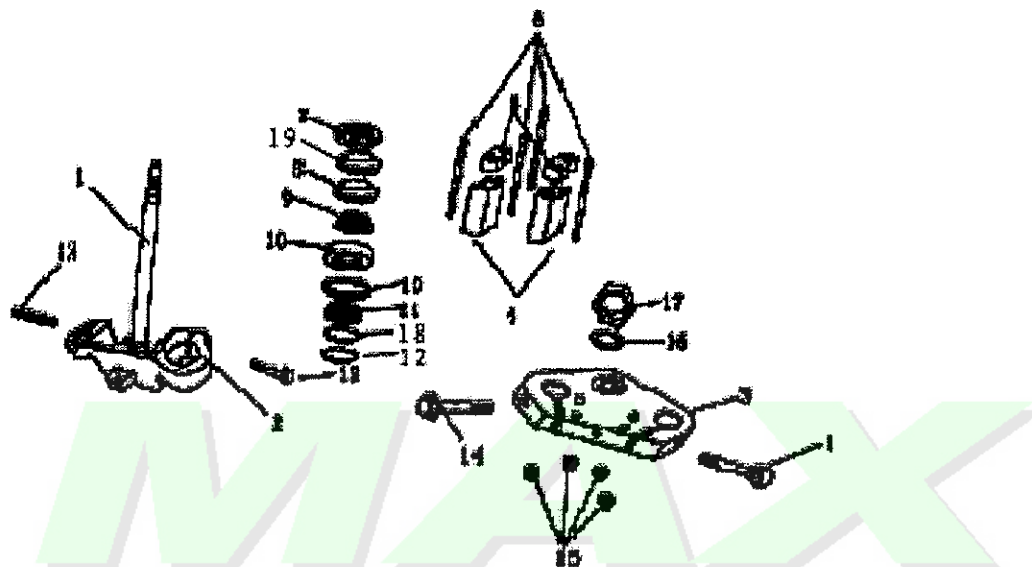

F-6 Steering Column

Ser. No.	part code	Description	Qty.	Remarks
13	GB5787-86-08040-C	Flang Bolt M8*40		
14	GB5789-86-08030-C	Flang Bolt M8*30		
15	GB6187-86-08000-C	Nut M8	4	
16	50208-FYHE-000	Washer,stem head	1	
17	53221-FYFY2-000	Big Nut	1	
18	53214-FYFY2-000	Seal ring, steering stem	1	
19	53215-FYFY2-000	Lower washer,steering stem	1