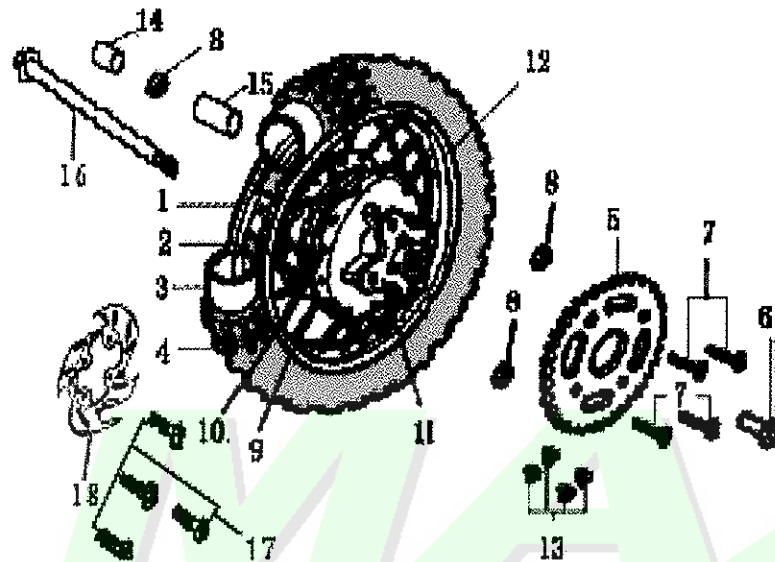

F-10 Rear Wheel

Ser. No.	part code	Description	Qty.	Remarks
1	42650-FYIE2-00J/00A/00B/0BL/00R	RR. Wheel Rim Comp.(aluminium12",golden/silver	1	
	42650-FYIE-00B	Flap, RR. Wheel	1	
3	42713-FYHE-100	Inner tyre (2.75-12XTREME)	1	
	42712-FYIE-000	内胎 (12 ")	1	
4	42711-FYIE-000	Outer tyre (2.75-12XTREME)	1	
	42711-FYIEY2-001		1	
5	41201-FYIE2-000	Sprocket Wheel (39T,#428)	1	
6	42315-FYIE2-000	Left bushing, RR. Wheel	1	
7	90117-08025-00C	Bolt,sprocket wheel	4	
8	6202-RS	Ball bearing	3	
9	42653-FYHE-100	Inner Spoke Wires(12")	32	
10	42654-FYHE-100	Outer Spoke Wires(12")	32	
11	42652-FYIE2-00A	RR. Wheel hub (silver)	1