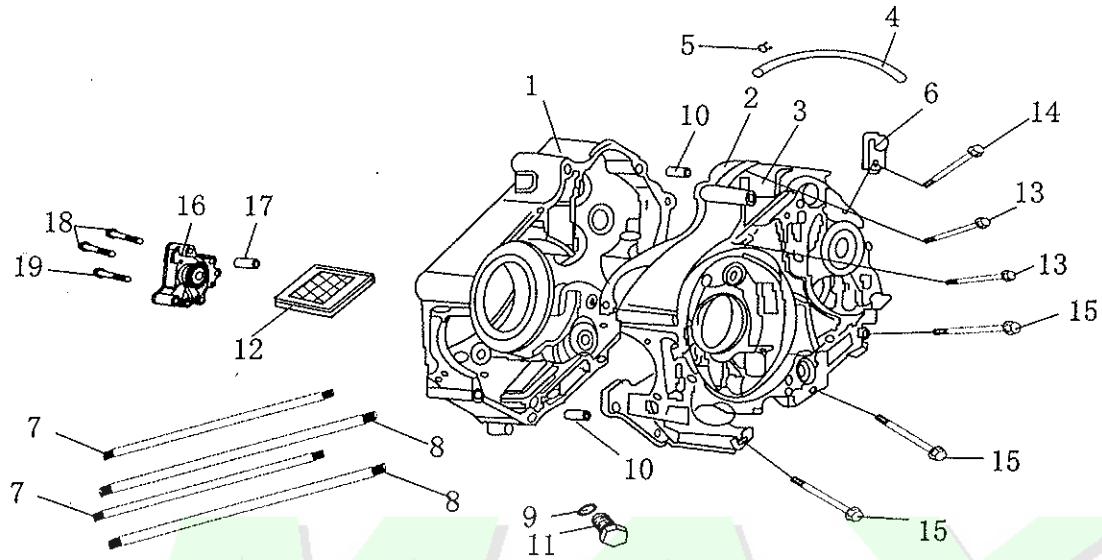

E-7

Ref. No.	New Part No.	Description	QTY	REMARKS
17	90411-08012-000	Locating pin 8*12	1	
18	GB/16674-96-06040-B	Hex. Flange bolt M6*40	2	
19	GB/16674-96-06035-B	Hex. Flange bolt M6*35	1