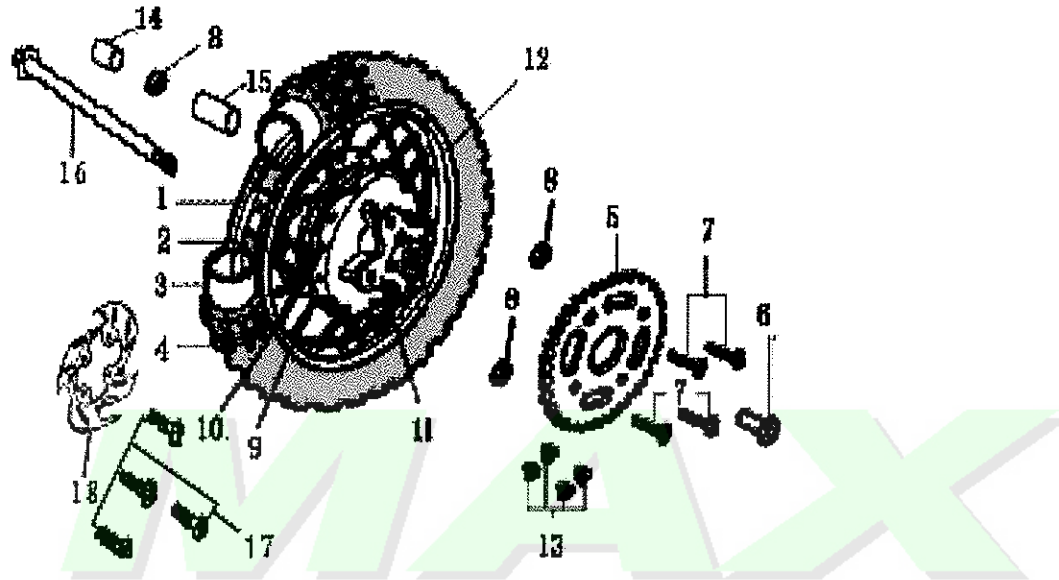

F-10 Rear Wheel

Ser. No.	part code	Description	Qty.	Remarks
12	42651-FYIE2-00J/00A/00B/0BL/00R	Wheel rim (alloy golden/silver/black/blue/red)	1	
13	GB6187-86-08000-C	Locknut M8	4	
14	42316-FYIE2-000	Right bushing, RR. Wheel	1	
15	42655-FYHE-000	Distance Collar	1	
16	44301-FYT8-000	FR wheel axle	1	
17	45353-FYEY2-000	Bolt M8×20	4	
18	43201-FYIE2-000	RR. Brake disc	1