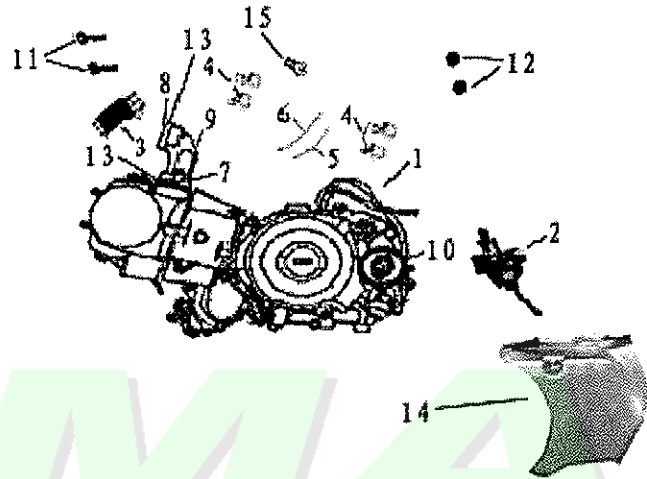

E-1 ENGINE 125cc

Ser.No.	part code	Description	Qty.	Remarks
13	17191-FYHE-000	Washer,inlet tube	2	
14	11362-FYEY2-000	Chain cover	1	
15	GB5787-86-06012-B	Flange bolt M6x12	1