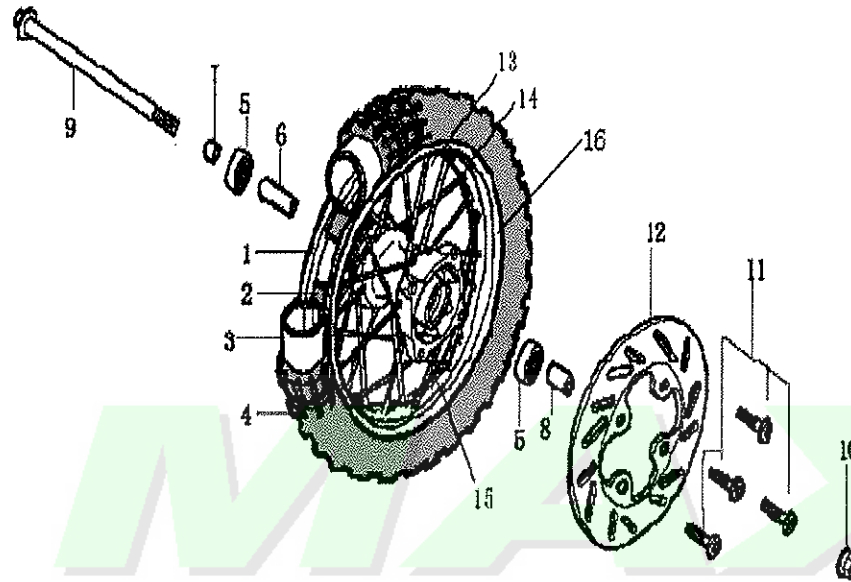

F-8 Front Wheel

Ser. No.	part code	Description	Qty.	Remarks
9	44301-FYFY2-001	FR. Wheel Axle	1	
10		Locknut M12	1	
11	45353-FYFY2-000	Bolt M8×20	4	
12	46001-FYHE-300	FR. Brake Disk(black)	1	
13	44613-FYHE-100	Spoke Wires(12")	32	
14	44614-FYHE-100	Spoke Wires(12")	32	
15	44612-FYHE-00A	FR. Wheel hub (silver)	1	
16	42651-FYIE2-00J/00A/00B/0BL/00R	Wheel rim,(aluminium 12",alloy/silver/black/blue/re	1