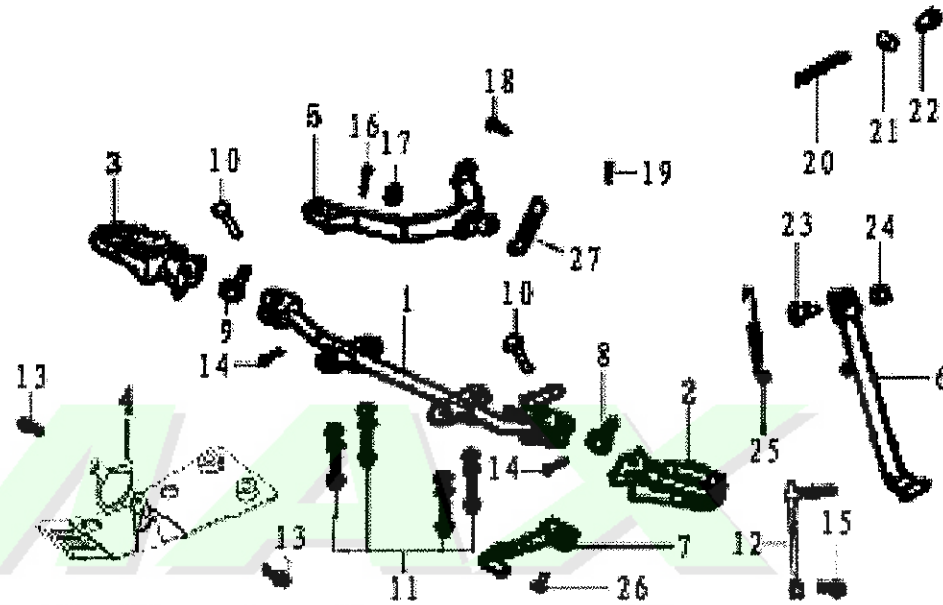

F12-1 Footrest & Stand

Ser. No.	part code	Description	Qty.	Remarks
15	GB5789-86-06025-B	Flange bolt M6x25	1	
16	GB91-85-32024-C	Split Pin	1	
17	GB95-85-14000-B	Flat washer 14	1	
18	43453-FYHE-000	Pin,brake rod	1	
19	GB/T91-2000-16016-C	Split Pin	1	
0	43457-FYHE-000	Spring	1	
1	43458-FYHE-000	Axle pin	1	
2	43459-FYHE-000	Adjust nut	1	
3	90120-FY3-000	Hex. Step bolt	1	
4	GB6170-86-10000-C	Hex. Nut M10	1	
5	50531-FY EY2-000	Spring, side stand	1