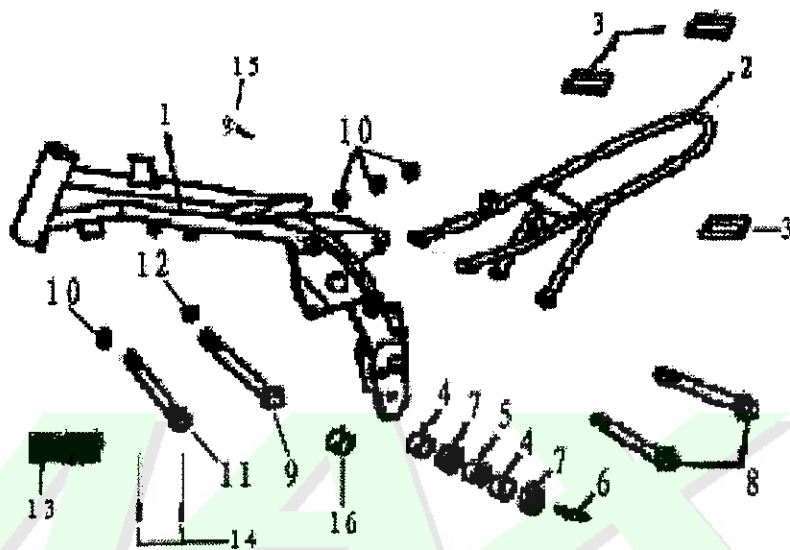

F-13 Frame Body

Ser. No.	part code	Description	Qty.	Remarks
1	50100-FYIE2-00B	Front frame assy.	1	
2		Rear frame assy. (with RR. Brake)	1	
3	3KW-F139X-0000	Shock resistance gasket	3	
4	41203-FYFY2-000	Bushing,chain tensioner		
5	41202-FYFY2-100	Chain tensioner	1	
6	GB70-85-08055-C	Inner hex bolt M8x55	1	
7	90906-FYFY2-000	Ball bearing (608Z)		
8	GB5783-86-08130-B	Hex bolt M8*130		
9	GB5783-86-10115-C	Hex bolt M10*115	1	
10	GB6187-86-08000-C	Locknut M8	3	
11	GB5783-86-08110-C	Hex bolt M8*110	1	
12	GB6187-86-10000-C	Locknut M10	1