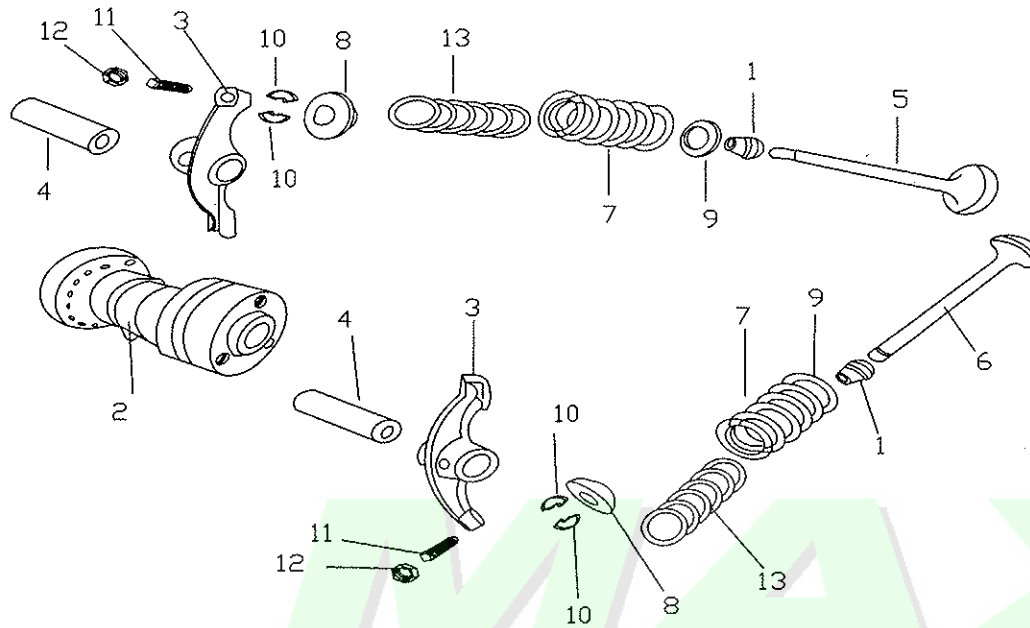

E-4

Ref. No.	New Part No.	Description	QTY	REMARKS
17	90801-11024-010	Oil seal 11.6*24*10	1	
18	GB/T818-2000-06012-L	Bolt M6*12	1	
19	23750-FYBF-000	Rubber plug pressure plate, gear position hole	1	

**E-5**

**E-7**

Ref. No.	New Part No.	Description	QTY	REMARKS
1	11110-FYIY-000	R. crankcase body	1	
2	11191-FYIY-000	Gasket, crankcase	1	
3	11210-FYIY-000	L. crankcase body	1	
4	11211-FYIY-000	Ventilation pipe, crankcase	1	
5	11212-FYIY-000	Ventilation pipe clip	1	
6	11421-FYIY-000	Guide plate, ventilation pipe	1	
7	GB899-88-060188-K	Cylinder double-head bolt A M6*188	2	
8	GB899-88-060196-K	Cylinder double-head bolt M6*196	2	
9	90301-12020-15AL0	Aluminum plain washer 12*20*1.5	1	
10	90411-10014-000	Locating pin 10*14	2	
11	GB/T5789-96-12016C	Hex.flange bolt M12*16	1	
12	15160-FYIY-000	Oil screen comp.	1	
13	GB/16674-96-06060-L	Hex.flange bolt M6*60	2	
14	GB/16674-96-06050-L	Hex.flange bolt M6*50	1	
15	GB/16674-96-06065-L	Hex.flange bolt M6*65	3	
16	15000-FYIY-000	Oil pump assy	1	

E-7

Ref. No.	New Part No.	Description	QTY	REMARKS
17	90411-08012-000	Locating pin 8*12	1	
18	GB/16674-96-06040-B	Hex. Flange bolt M6*40	2	
19	GB/16674-96-06035-B	Hex. Flange bolt M6*35	1	

**E-8**

Ref. No.	New Part No.	Description	QTY	REMARKS
1	14790-FYIY-000	Oil-proof cover comp.	2	
2	14100-FYIY-000	Camshaft comp.	1	
3	14430-FYIY-000	Swing arm	2	
4	14450-FYIY-000	Swing arm shaft	2	
5	14711-FYIY-000	Inlet valve	1	
6	14721-FYIY-000	Exhaust valve	1	
7	14751-FYIY-000	Outer spring, valve	2	
8	14771-FYIY-000	Bearing tray, valve spring	2	
9	28103-17023-1000K	Washer, valve outer spring	2	
10	14781-FYIY-000	Valve clip	4	
11	14436-FYIY-000	Adjusting screw, valve	2	
12	14437-FYIY-000	Adjusting locknut, valve	2	
13	14761-FYIY-000	Inner spring, valve	2	