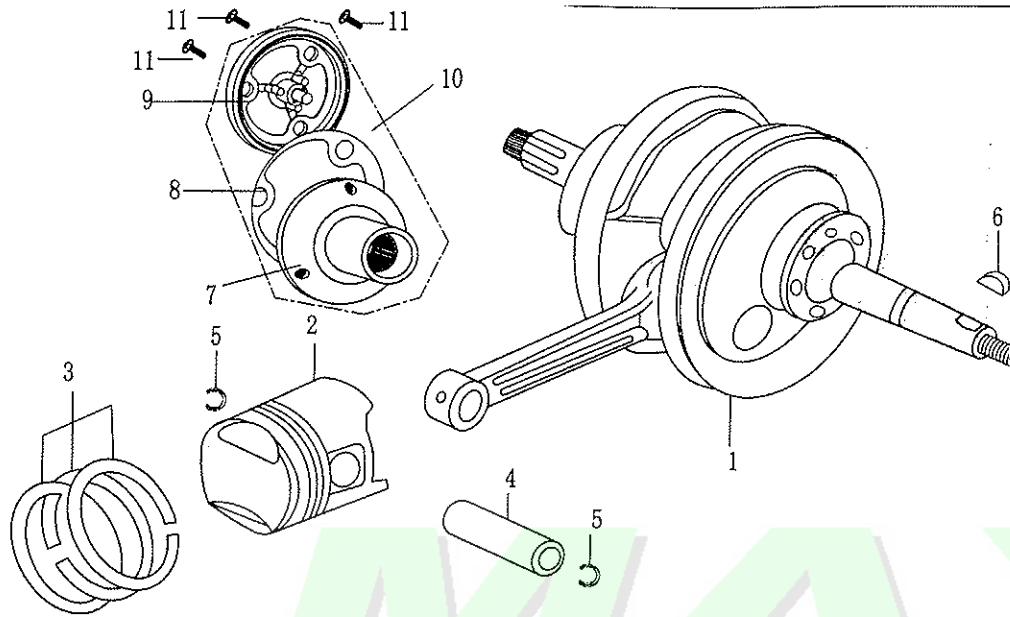

E-6

Ref. No.	New Part No.	Description	QTY	REMARKS
1	13200-FYIY-000	Crank connecting-rod assy	1	
2	13101-FYIY-000	Piston	1	
3	13120-FYIY-000	Piston ring comp.	1	
4	13111-FYIY-000	Piston pin	1	
5	13112-FYIY-000	Circlip, piston pin	2	
6	13206-FYIY-000	Woodruff key	1	
7	15178-FYIY-000	Oil filter body	1	
8	15177-FYIY-000	Oil filter cover washer	1	
9	15173-FYIY-000	Oil filter cover washer	1	
10	15170-FYIY-000	Oil filter assy	1	
11	GB/T820-2000-05008-B	Screw M*8	3