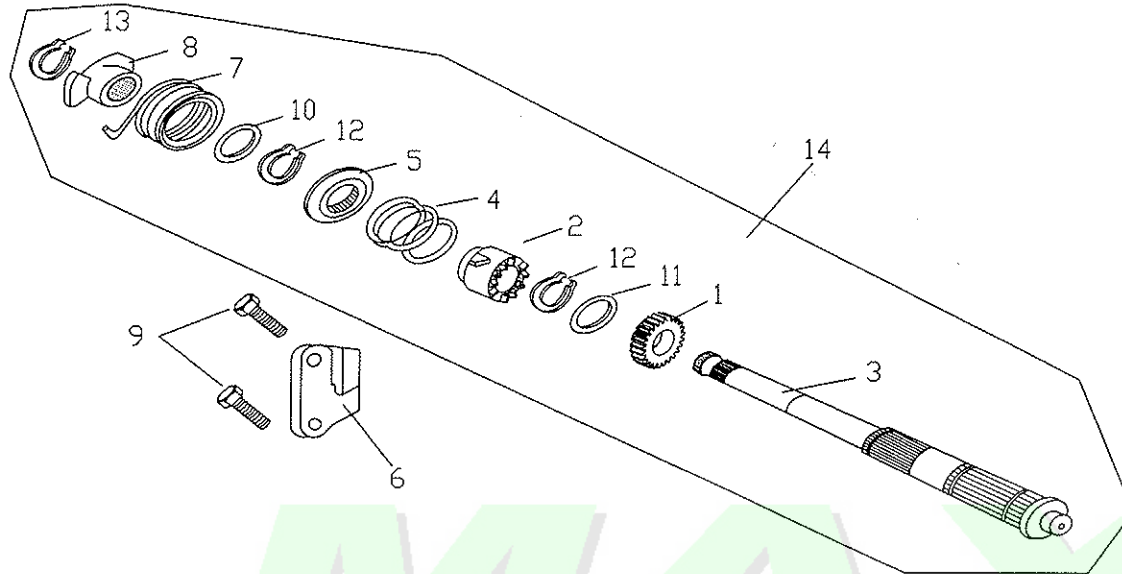

E-2

Ref. No.	New Part No.	Description	QTY	REMARKS
1	28114-FYBY-000	Starting driven gear	1	
2	28119-FYBY-000	Starting ratchet	1	
3	28112-FYIY-000	Starting shaft	1	
4	28167-FYBY-000	Ratchet spring	1	
5	28149-FYBY-000	Ratchet spring holder	1	
6	28164-FYBY-000	Ratchet separate plate	1	
7	28116-FYBY-000	Return spring, starting shaft	1	
8	28115-FYBY-000	Spring holder, starting shaft	1	
9	GB/T5783-2000-06020-L	Hex. Bolt M6x20	2	
10	28103-17023-001-K	Shaft washer 17*23*1	1	
11	28103-20027-001-K	Shaft washer 20*1*27	1	
12	GB894.1-18001-000	Shaft washer 18.7*1	2	
13	GB894.1-15001-000	Shaft circlip 15*1	1	
14	28100-FYIY-000	Starting shaft assy	1