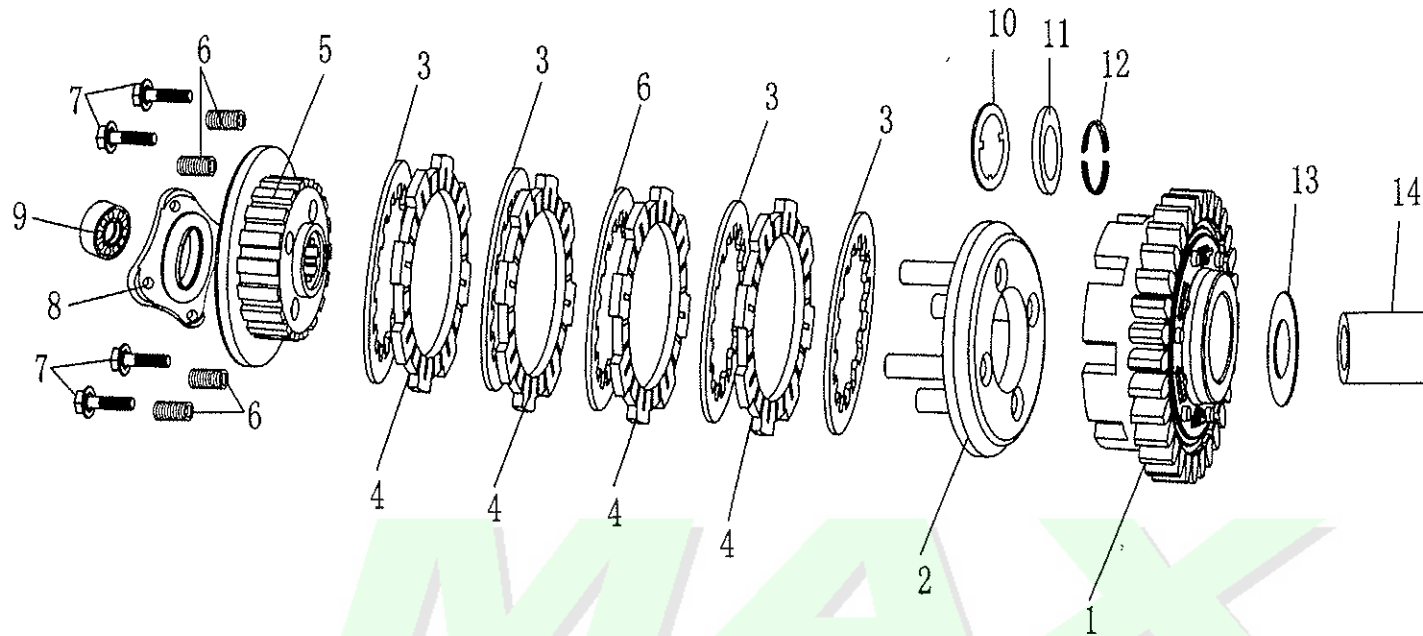

E-3

Ref. No.	New Part No.	Description	QTY	REMARKS
17	23507-17023-1000k	Inner spline washer 17*1*23	1	
18	23507-17020-1000k	Inner spline washer 17*1*20.8	3	
19	28103-17026-1000	Shaft plain washer 17.4*1*26	1	
25	90801-17029-005	Oil seal 17*29*5	1	
21	GB894.1-86-15001	Shaft circlip 15.7*1	4	
22	GB/T16674-96-06010-C	Hex. Flange bolt M6*10	2	
23	23500-FYIY-000	Main shaft comp.	1	
24	23600-FYIY-000	Sub-shaft comp.	1	

E-4

Ref. No.	New Part No.	Description	QTY	REMARKS
1	23740-FYIY-000	Gear fork	2	
2	23747-FYIY-000	Guide pin, fork	2	
3	23748-FYIY-000	Spring clip	2	
4	23701-FYIY-000	Shifting gear drum	1	
5	23746-FYIY-000	Shifting screw	5	
6	23725-FYIY-000	Shaft cover, shifting pin	1	
7	23730-FYIY-000	Cam limitation plate comp.	1	
8	23731-FYIY-000	Return spring, locating plate	1	
9	23712-FYIY-000	Shifting shaft comp.	1	
10	23722-FYIY-000	Pulling spring, gear shifting arm	1	
11	23716-FYIY-000	Return spring, shifting shaft	1	
12	23749-FYIY-000	Rubber plug, gear position hole	1	
13	31322-FYIY-000	Moving contact plate	1	
14	90301-06017-2000B	Plain washer 6*17*2	1	
15	GB/T783-2000-06016-B	Hex. Bolt M6x16	1	
16	GB/T820-2000-06014-B	Cross-head screw M6*14	1	

E-4

Ref. No.	New Part No.	Description	QTY	REMARKS
17	90801-11024-010	Oil seal 11.6*24*10	1	
18	GB/T818-2000-06012-L	Bolt M6*12	1	
19	23750-FYBF-000	Rubber plug pressure plate, gear position hole	1	

**E-5**