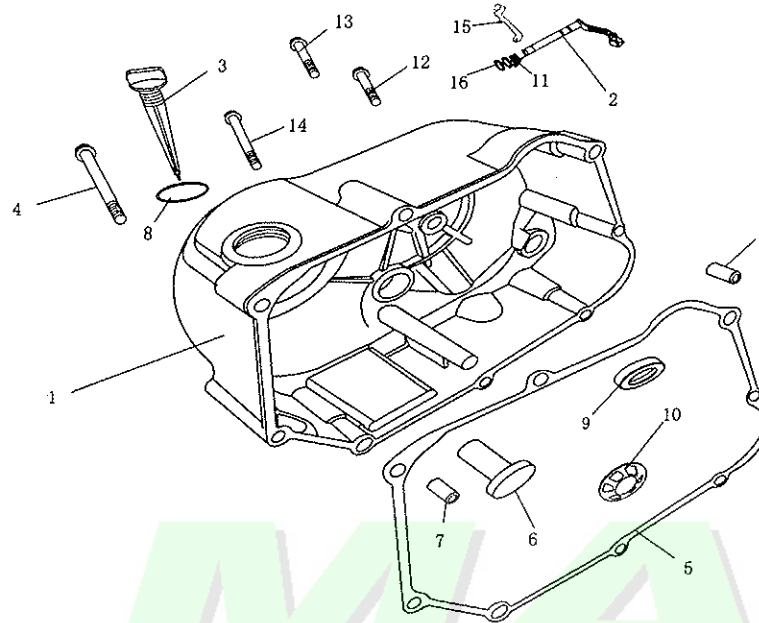

# E-1

Right crankcase cover

Ref. No.	New Part No.	Description	QTY	REMARKS
1	11300-FYIY-00A	R.crankcase cover (silver gray)	1	
2	21421-FYIY-000	Cam shaft comp., clutch	1	
3	15155-FYIY-000	Oil gauge	1	
4	GB/16674-96-06080-L	Hex. Flange bolt M6*80	1	
5	11393-FYIY-000	<b>Gasket, R.crankcase cover</b>	1	
6	21451-FYIY-000	Pushing rod comp., clutch	1	
7	90411-08012-000	Locating pin $\phi 8 \times 12$	2	
8	90701-18003-006	<b>O-ring 18*3.6</b>	1	
9	90801-13024-005	<b>Oil seal 13.7*24*5</b>	1	
10	15180-FYIY-000	<b>Oil inspection window</b>	1	
11	21416-FYIY-000	<b>Cam spring, clutch</b>	1	
12	GB/16674-96-06040-L	Hex. Flange bolt M6*40	5	
13	GB/16674-96-06050-L	Hex. Flange bolt M6*50	1	
14	GB/16674-96-06065-L	Hex. Flange bolt M6*65	1	
15	22877-FYIY-000	<b>Clutch cable bracket</b>	1	
16	90701-09001-004	<b>O-ring 0.9*1.4</b>	2	

E-4

Ref. No.	New Part No.	Description	QTY	REMARKS
17	90801-11024-010	Oil seal 11.6*24*10	1	
18	GB/T818-2000-06012-L	Bolt M6*12	1	
19	23750-FYBF-000	Rubber plug pressure plate, gear position hole	1	

**E-5**