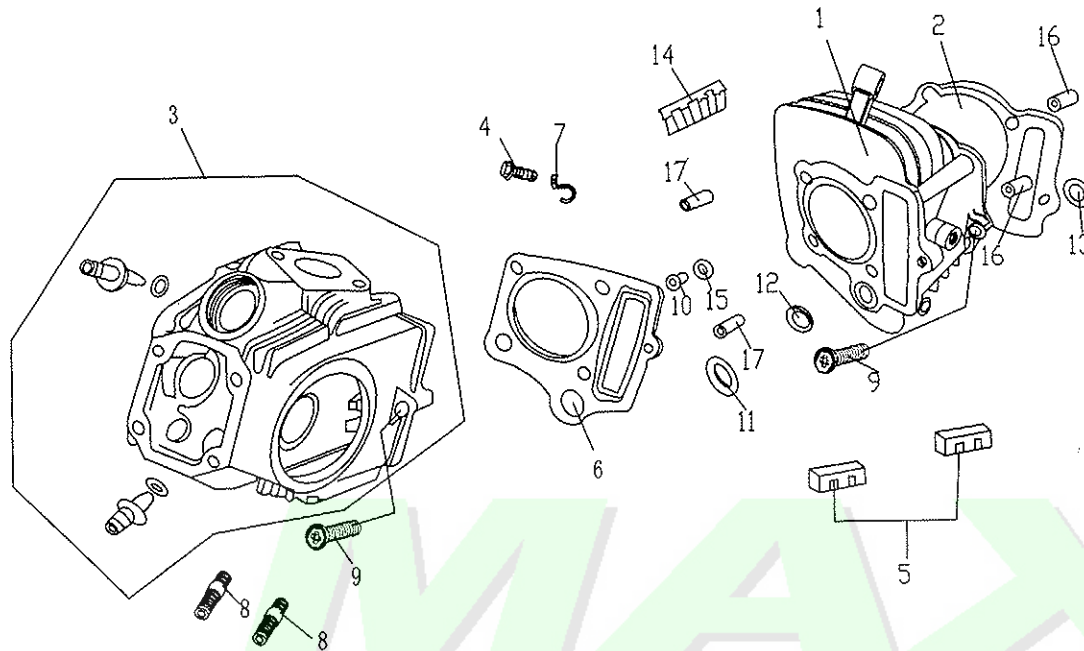

E-12

Ref. No.	New Part No.	Description	Q'TY	REMARKS
17	90411-08014-000	Locating pin 8*14	2