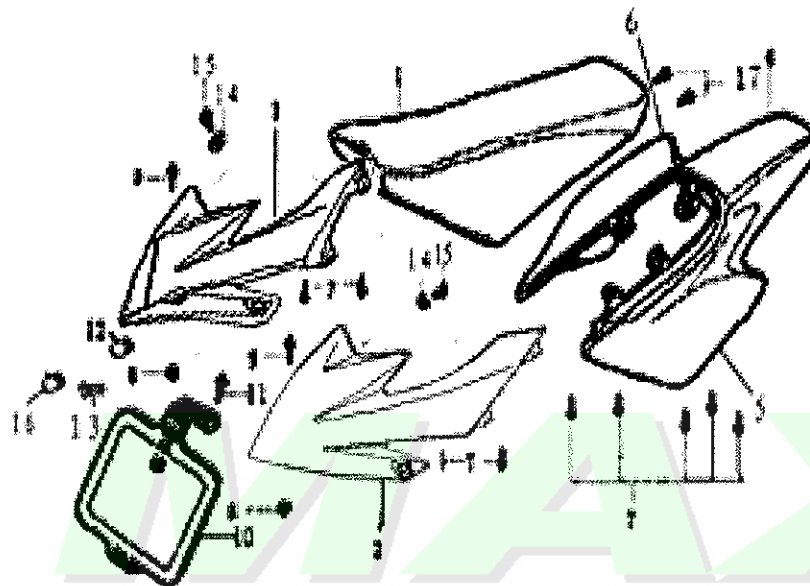

F-2 Seat & Side Cover

Ser. No.	part code	Description	Qty.	Remarks
1	77200-FY EY2-000	Seat Assy(double colour)	1	
2	83620-FYHE-00B/00R/0BL/00X	L. Side Cover	1	
3	83520-FYHE-00B/00R/0BL/00X	R. Side Cover	1	
4	83710-FYHE-10B/10R/1BL/10X	RR. Fender	1	
5	83602-FYHE-00B/00R/0BL/00X	Left RR. Side cover	1	
6	83502-FYHE-00B/00R/0BL/00X	Right RR. Side cover	1	
7	GB845-85-48016-C	Screw ST4.8×16	9	
8	GB6177-86-06000-C	Flange nut M6	2	
9	GB5787-86-06016-B	Flange Bolt M6×16	2	
10	83410-FY EY2-00B/00R/00BL/00X	Front cover	1	
11	GB5787-86-06012-B	Flange Bolt M6×12	1	
12	45012-FY EY2-001	Bushing (23.5*1.6,Inner dia 8.5)	1