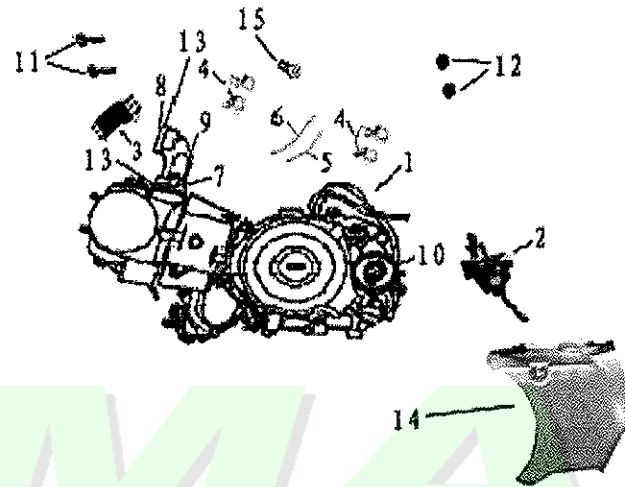

E-4

Ref. No.	New Part No.	Description	QTY	REMARKS
17	90801-11024-010	Oil seal 11.6*24*10	1	
18	GB/T818-2000-06012-L	Bolt M6*12	1	
19	23750-FYBF-000	Rubber plug pressure plate, gear position hole	1	

**E-5**

E-12

Ref. No.	New Part No.	Description	QTY	REMARKS
1	12000-FYIY-000	Cylinder body	1	
2	12191-FYIY-000	Gasket, cylinder body	1	
3	12200-FYIY-000	Cylinder head comp.	1	
4	GB/T16674-96-06018-L	Hex. Flange bolt M6*18	1	
5	12913-FYIY-000	Rubber plug, cylinder thermal fin	2	
6	12391-FYIY-000	Gasket comp., cylinder head	1	
7	90563-FYIY-000	Fixing clip, high-pressure wire	1	
8	GB/T899-88-06032-B	Double-head bolt M6*32	2	
9	GB19.2-88-06020-L	Hex. Flange cross bolt M6*20	1	
10	90414-08012-000	T-bush 8*12	1	
11	90415-14010-002	Bush 14.5*10*2	1	
12	90715-14018-002	Rectangle gasket 14.5*18.5*2.4	1	
13	90715-11015-002	Rectangle gasket 11.5*15.7*2.4	1	
14	12912-FYIY-000	R. rubber plug, cylinder thermal fin	1	
15	90715-11009-002	Rectangle gasket 11.7*9*2.4	1	
16	90411-08012-000	Locating pin 8*12	2	

E-12

Ref. No.	New Part No.	Description	Q'TY	REMARKS
17	90411-08014-000	Locating pin 8*14	2	

E-1 ENGINE 125cc

Ser.No.	part code	Description	Qty.	Remarks
1	10100-FYIE-000	Engine assy	1	
	10100-FYHE-105		1	
2	16100-FYFY2-000	Carburetor assy.	1	
3	19300-FYIE-000	Oil cooler assy.	1	
4	19581-FYIE-000	Hoop, cooler tube	4	
5	19301-FYIE-000	Cooler tube 1	1	
6	19302-FYIE-000	Cooler tube 2	1	
7	16101-FYFY2-000	Bottom hit insulation plate	2	
8	16102-FYFY2-000	Top hit insulation plate	1	
9	16103-FYIE-000	Inlet tube	1	
10	41205-FYFY2-001	Sprocket wheel 16T (428)	1	
11	90128-FYXF-000	Flange bolt M6x28 (Cr)	4	
12	GB6170-86-06000-B	Hex nut M6	2	