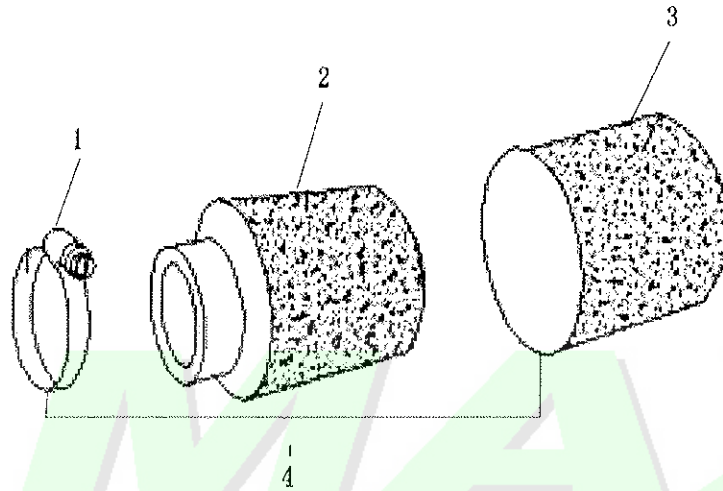

F-3 Air Cleaner

Ser. No.	part code	Description	Qty.	Remarks
1	17205-FYHE-000	Hoop	1	
	17210-FYHE-000	Core kit, air filter	1	
3	17211-FYIE-000	Cover, air filter	1	
4	17210-FYEY2-100	Air filter assy.	1