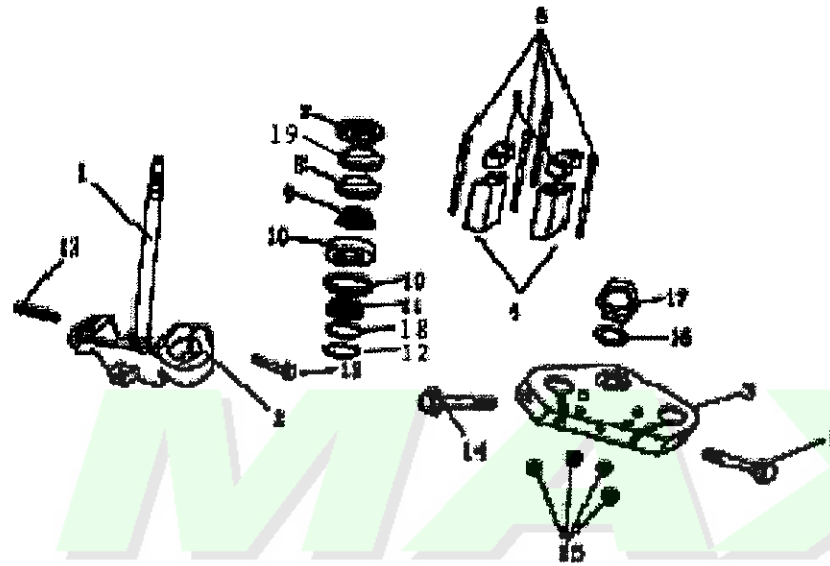

F-6 Steering Column

Ser. No.	part code	Description	Qty.	Remarks
1	51001-FYFY2-000	Steering Column Pipe	1	
	51002-FYFY2-000	Under Bridge Plate	1	
3	53231-FYFY2-000	Upper Bridge Plate I	1	
4	53112-FYFY2-000	Lower Holder,Handle Pipe		
5	53111-FYFY2-000	Upper Holder,Handle Pipe		
6	GB70-85-08114-C	Hex Bolt m8*114	4	
7	53207-FYFY2-000	Adjusting Nut	1	
8	53203-FYHE-000	Bust Cap		
9	53211-FYFY2-001	Upper Cone Race	1	
10	53201-FYFY2-001	Ball Race		
11	53212-FYFY2-001	Bottom Cone Race	1	
12	90302-FYT5-001	Flat washer	1