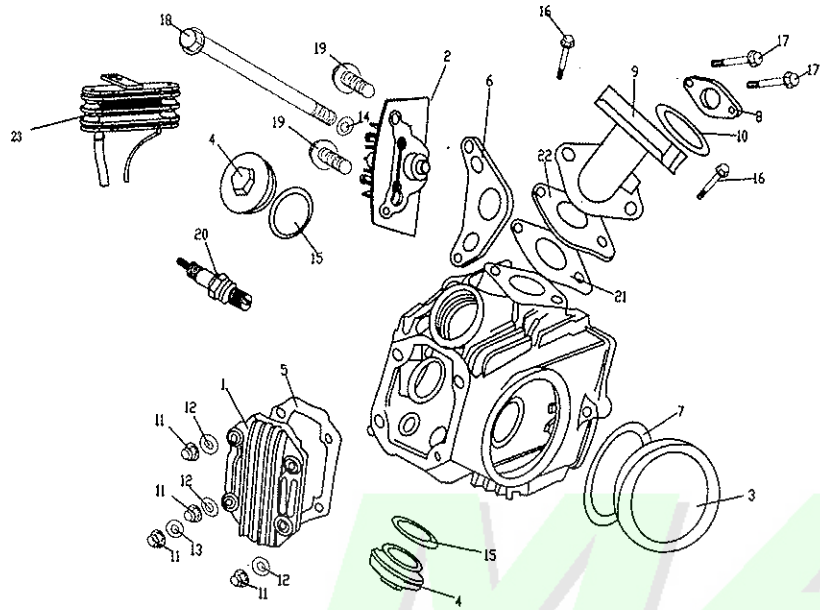

E-11

Ref. No.	New Part No.	Description	QTY	REMARKS
17	GB/T16674-96-06032-L	Hex. Flange bolt M6*32	2	
18	GB/T16674-96-06110-L	Hex. Flange bolt M6*110	1	
19	GB/T16674-96-06020-L	Hex. Flange bolt M6*20	2	
20	30700-FYIY-000	Spark plug	1	
21	16105-FYIY-000	Gasket, inlet pipe	1	
22	16115-FYIY-000	Insulator, inlet pipe	1	
23	19010-FYIY-000	Oil cooler assy	1