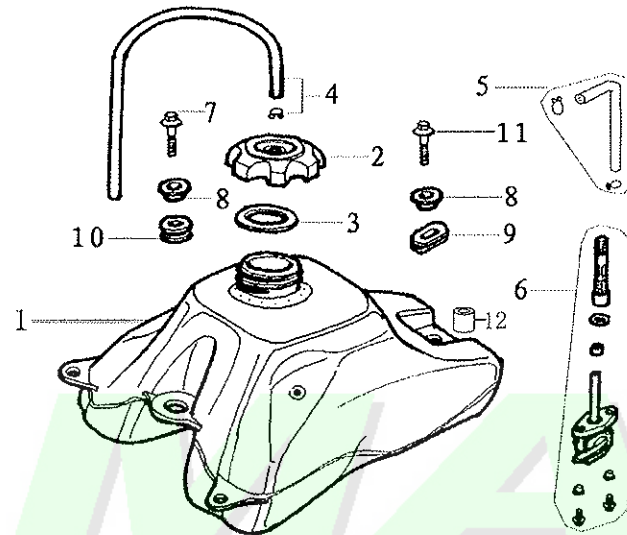

F-4 Fuel Tank

Ser. No.	part code	Description	Qty.	Remarks
1	17500-FY EY2-000	Fuel Tank	1	
	35022-FY IE2-000	Alloy tank cap (small)	1	其他国家不同商标
	35022-FY IE-000	Alloy tank cap (big)	1	英国XSPORT
3	35021-FY HE-000	Seal Washer	1	
4	91102-FY EY2-000	Gum Pipe	1	
5	91101-FY EY2-000	Fuel Pipe	1	
6	16950-FY EY2-000	Fuel Cock Assy.	1	
7	GB5787-86-08025-B	Flange Bolt M8x25	1	
8	90387-081N1-00	Bush A	1	
9	17525-FY EY2-000	Gum Bush B	1	
10	17526-FY EY2-000	Gum Bush A	1	
11	GB5787-86-08035-B	Flange Bolt M8x40	1	
12	18206-FY EY2-000	Mounting bushing,muffler	1