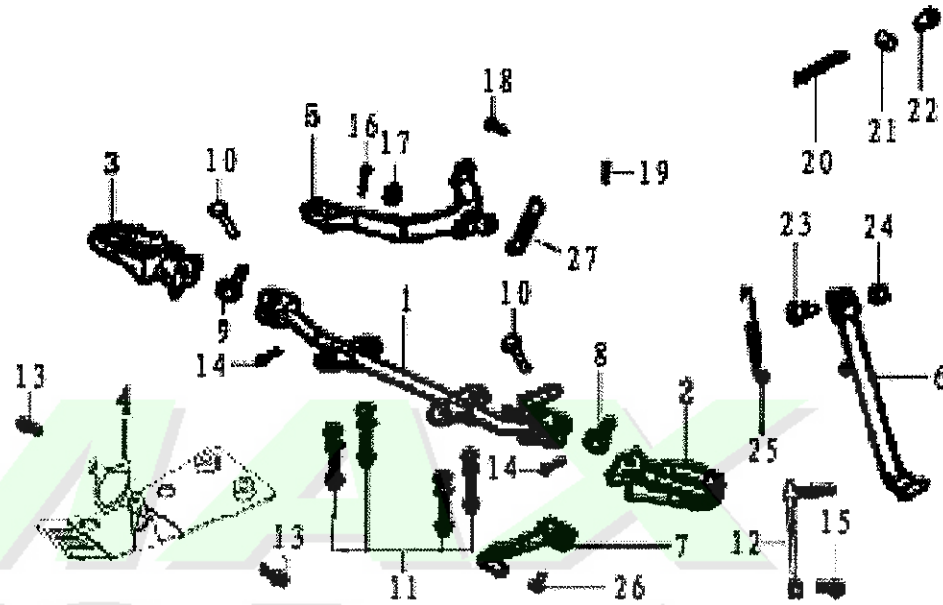

F12-1 Footrest & Stand

Ser. No.	part code	Description	Qty.	Remarks
6	GB5787-86-06025-B	Flange nut M6x25	1	
7	43410-FYFY2-000	Spring, brake footrest	1