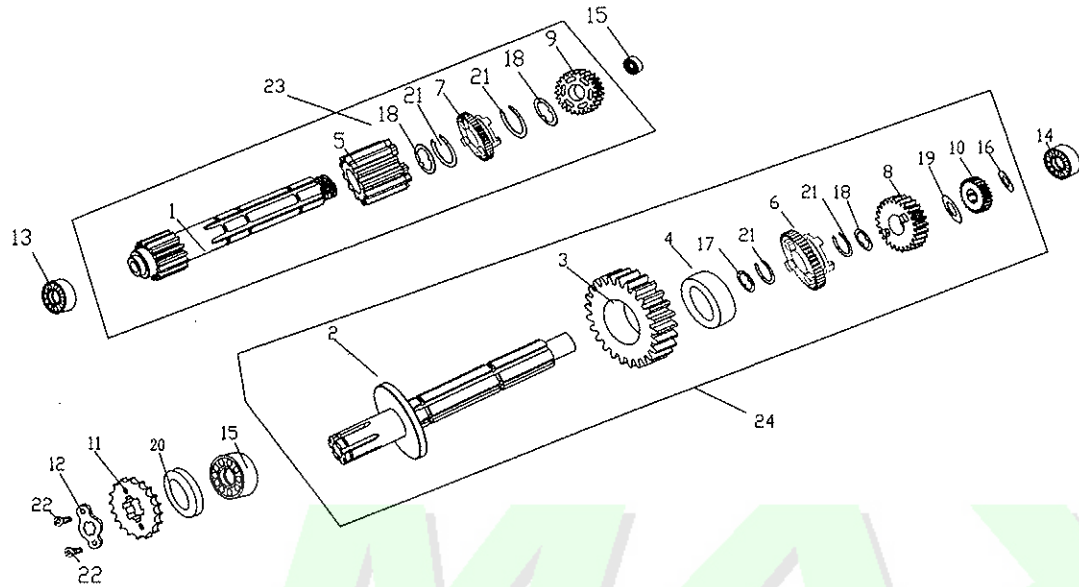

E-3

Ref. No.	New Part No.	Description	QTY	REMARKS
17	23507-17023-1000k	Inner spline washer 17*1*23	1	
18	23507-17020-1000k	Inner spline washer 17*1*20.8	3	
19	28103-17026-1000	Shaft plain washer 17.4*1*26	1	
25	90801-17029-005	Oil seal 17*29*5	1	
21	GB894.1-86-15001	Shaft circlip 15.7*1	4	
22	GB/T16674-96-06010-C	Hex. Flange bolt M6*10	2	
23	23500-FYIY-000	Main shaft comp.	1	
24	23600-FYIY-000	Sub-shaft comp.	1