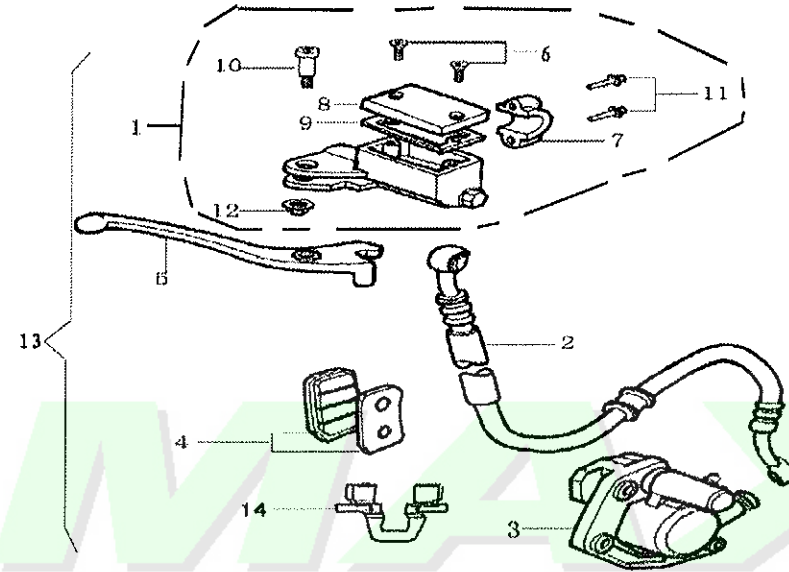

F-9 FR, LIQUID BRAKE ASSY

Ser. No.	part code	Description	Qty.	Remarks
13	45100-FYIE-000	Front Disk Brake Assy	1	
14	46351-FYHE-000	Brake Pad Clip