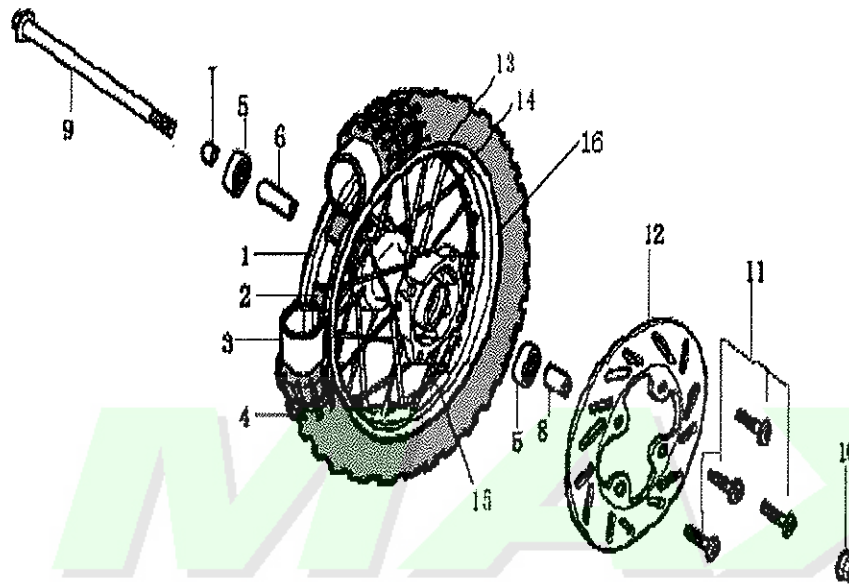

F-8 Front Wheel

Ser. No.	part code	Description	Qty.	Remarks
1	44650-FYIE2-00J/00A/00B/0BL/00R	FR. Wheel Rim Comp.(black, 12")	1	
	44650-FYEY2-002	Flap, FR. Wheel	1	
	42713-FYHE-100	Inner tyre (2.75-12XTREME)	1	
3	42712-FYIE-000	内胎 (12 ")	1	
	42712-FYEY2-001	shoe (2.75-12XTREME)	1	
4	42711-FYIE-000		1	
	42711-FYEY2-001		1	
5	6202-RS	Bearing	1	
6	44615-FYHE-000	Distance Collar	1	
7	44312-FYEY2-000	Bush A	1	
8	44313-FYEY2-000	Bush B	1