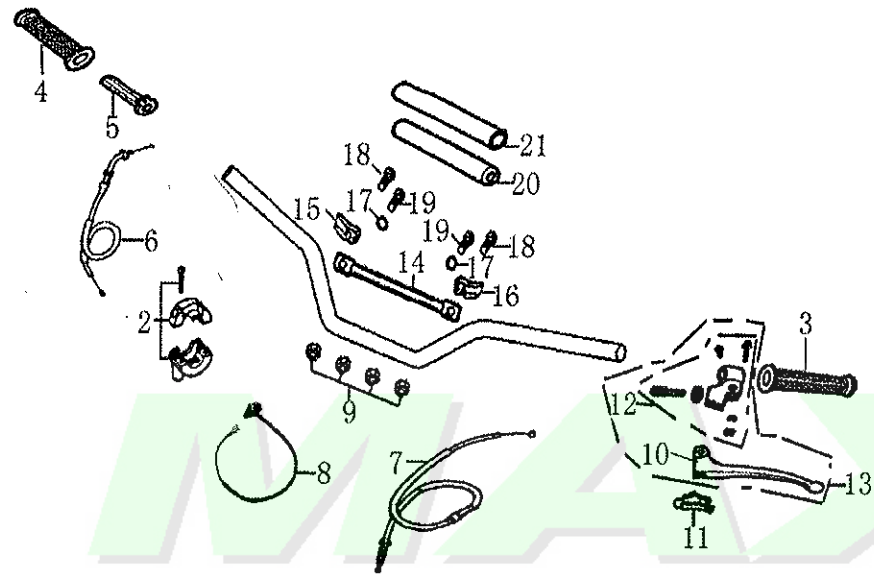

F-5 Handle Pipe

Ser. No.	part code	Description	Qty.	Remarks
13	53172-FYIE-000	Clutch lever assy.	1	
14	53216-FYIE-000	Pipe	1	
15	53218-FYHE-000	Pipe bracket (right)	1	
16	53217-FYHE-000	Pipe bracket (left)	1	
17	53214-FYHE-000	Bushign, pipe bracket