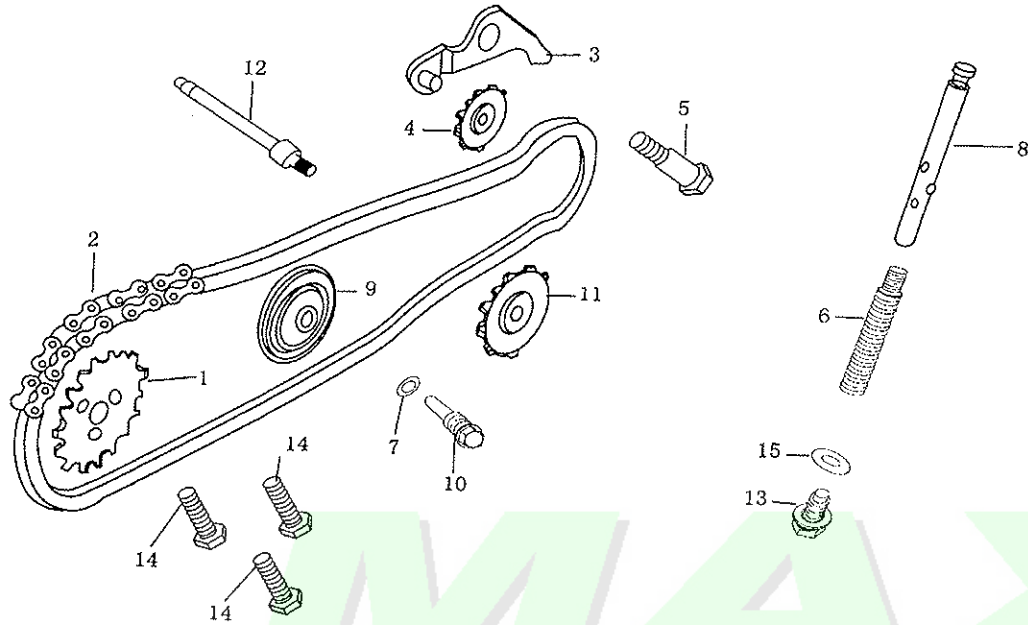

E-4

Ref. No.	New Part No.	Description	QTY	REMARKS
17	90801-11024-010	Oil seal 11.6*24*10	1	
18	GB/T818-2000-06012-L	Bolt M6*12	1	
19	23750-FYBF-000	Rubber plug pressure plate, gear position hole	1	

**E-5**

E-7

Ref. No.	New Part No.	Description	QTY	REMARKS
17	90411-08012-000	Locating pin 8*12	1	
18	GB/16674-96-06040-B	Hex. Flange bolt M6*40	2	
19	GB/16674-96-06035-B	Hex. Flange bolt M6*35	1	

**E-8**

Ref. No.	New Part No.	Description	QTY	REMARKS
1	14790-FYIY-000	Oil-proof cover comp.	2	
2	14100-FYIY-000	Camshaft comp.	1	
3	14430-FYIY-000	Swing arm	2	
4	14450-FYIY-000	Swing arm shaft	2	
5	14711-FYIY-000	Inlet valve	1	
6	14721-FYIY-000	Exhaust valve	1	
7	14751-FYIY-000	Outer spring, valve	2	
8	14771-FYIY-000	Bearing tray, valve spring	2	
9	28103-17023-1000K	Washer, valve outer spring	2	
10	14781-FYIY-000	Valve clip	4	
11	14436-FYIY-000	Adjusting screw, valve	2	
12	14437-FYIY-000	Adjusting locknut, valve	2	
13	14761-FYIY-000	Inner spring, valve	2	

E-9

Ref. No.	New Part No.	Description	Q'TY	REMARKS
1	14109-FYIY-000	Timing driven sprocket	1	
2	14440-FYIY-000	Timing chain	1	
3	14530-FYIY-000	Chain tension arm comp.	1	
4	14541-FYIY-000	Chain tension idler wheel	1	
5	14542-FYIY-000	Core shaft, chain tension arm	1	
6	14543-FYIY-000	Spring, chain tension pole	1	
7	90301-08015-15AL0	Aluminum plain washer $\phi 8*15*1.5$	1	
8	14510-FYIY-000	Chain tension pole comp.	1	
9	14560-FYIY-000	Idler wheel comp., chain guide	1	
10	14561-FYIY-000	Bolt shaft, guide idler wheel (chromeplate)	1	
11	15133-FYIY-000	Transmission sprocket, oil pump	1	
12	15114-FYIY-000	Sprocket shaft, oil pump	1	
13	14562-14012-000B	Tension bolt shaft 14*12	1	
14	GB5783-2000-05012-B	Hex. Bolt M5*12	3	
15	90301-14020-15AL0	Aluminum plain washer $\phi 14*20*1.5$	1	