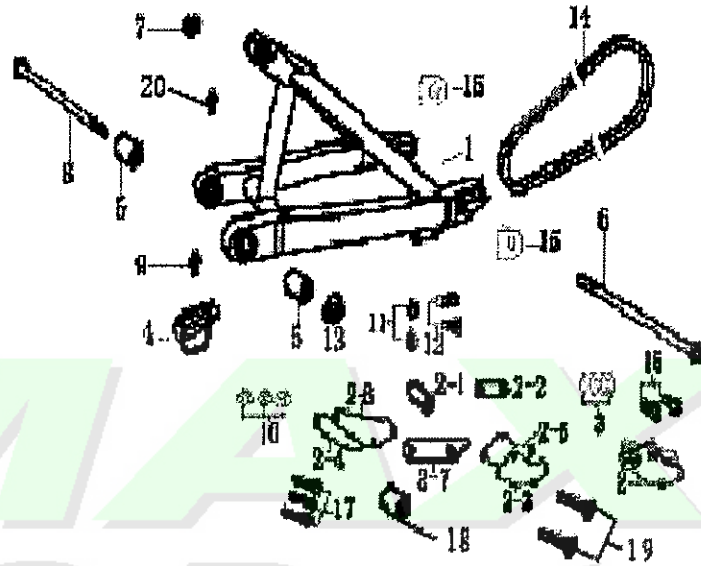

F14-1 Rear Fork

Ser. No.	part code	Description	Qty.	Remarks
8	90121-FYBE11-000	Axle, RR. Swing fork	1	
9	GB819-85-06012-B	Cross screw M6×12	1	
10	GB6177-86-06000-C	Hex nut M6	3	
11	GB6172-2000-08000-C	Nut M8		
12	GB5781-2000-08060-B	Bolt M8*60		
13	GB6187-86-12000-B	Locknut M12	1	
14	GB1243.1-83-08B96	Chain	1	
15	40543-FYIE-100	Adjust plate, RR. Wheel axle		
16	90108-FYEY2-001	Bolt M8*25		
17	90109-FYEY2-000	Bolt M6*55	3	
18	45012-FYEY2-000	Bushing (19.5x1.6, inner dia 8.5)	1