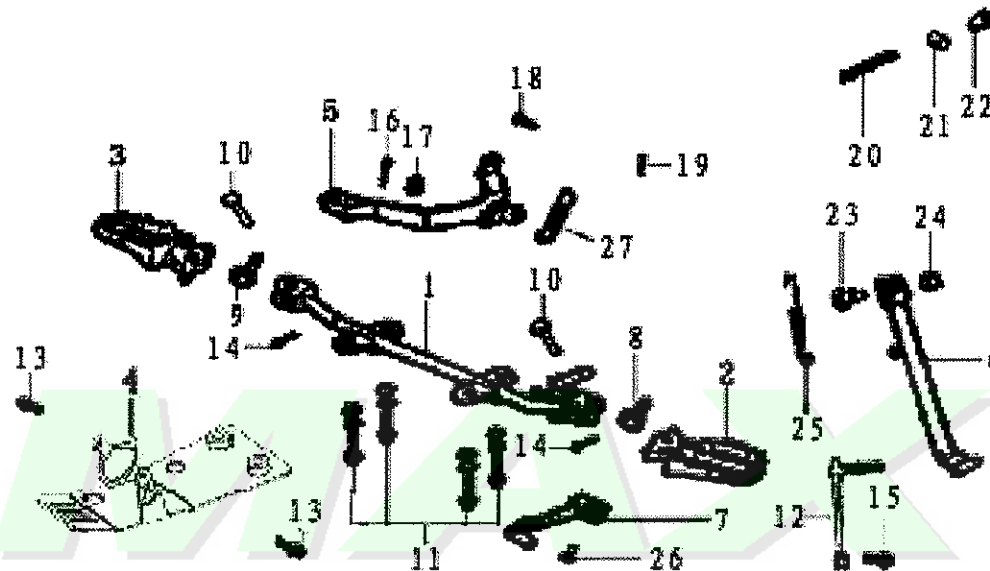

F-12 Footrest & Stand

Ser. No.	part code	Description	Qty.	Remarks
1	50600-FYIE-000	Footrest Lever(black)	1	
	50710-FYFY2-000	Left Footrest	1	
3	50720-FYFY2-000	Right Footrest	1	
4	50351-FYIE-000	Bottom Cover, Engine	1	
5	43400-FYIE2-00B	RR. Brake Pedal	1	
6	43450-FYIE-001		1	
6	50530-FYIE-000	Side stand (silver)	1	
7	3400-FYFY2-001	Gear rod	1	
8	50711-FYFY2-000	L. Spring	1	
9	50712-FYFY2-000	R. Spring	1	
10	50713-FYFY2-000	Axle Pin	1	
11	GB9074.17-88-08020-C	Bolt Comp. M8×20	4