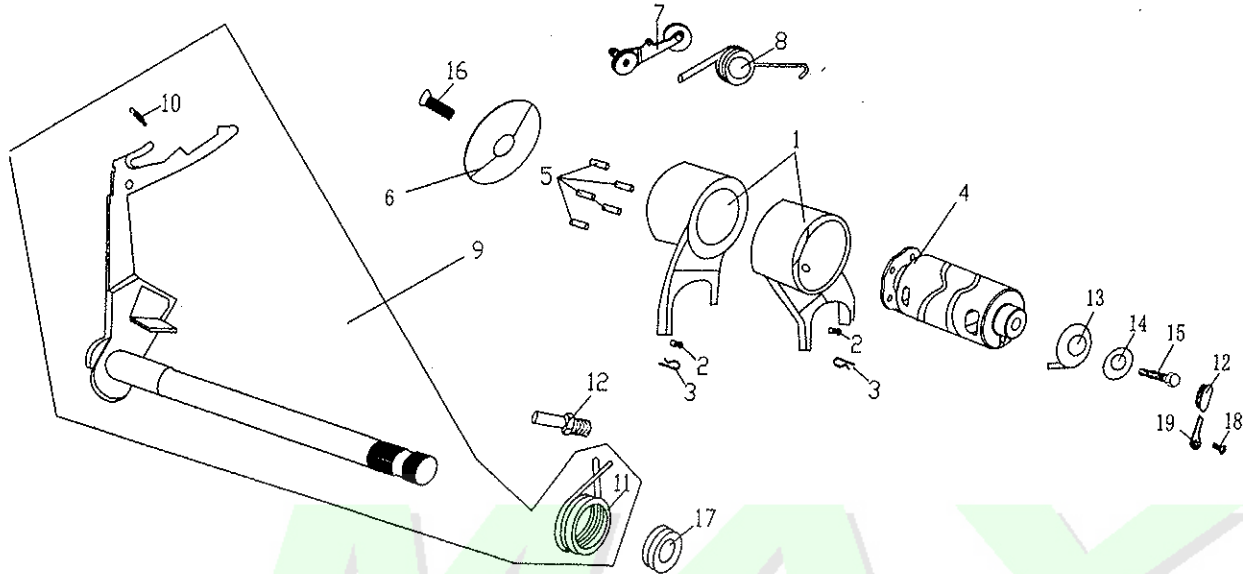

E-3

Ref. No.	New Part No.	Description	QTY	REMARKS
17	23507-17023-1000k	Inner spline washer 17*1*23	1	
18	23507-17020-1000k	Inner spline washer 17*1*20.8	3	
19	28103-17026-1000	Shaft plain washer 17.4*1*26	1	
25	90801-17029-005	Oil seal 17*29*5	1	
21	GB894.1-86-15001	Shaft circlip 15.7*1	4	
22	GB/T16674-96-06010-C	Hex. Flange bolt M6*10	2	
23	23500-FYIY-000	Main shaft comp.	1	
24	23600-FYIY-000	Sub-shaft comp.	1	

E-4

Ref. No.	New Part No.	Description	QTY	REMARKS
1	23740-FYIY-000	Gear fork	2	
2	23747-FYIY-000	Guide pin, fork	2	
3	23748-FYIY-000	Spring clip	2	
4	23701-FYIY-000	Shifting gear drum	1	
5	23746-FYIY-000	Shifting screw	5	
6	23725-FYIY-000	Shaft cover, shifting pin	1	
7	23730-FYIY-000	Cam limitation plate comp.	1	
8	23731-FYIY-000	Return spring, locating plate	1	
9	23712-FYIY-000	Shifting shaft comp.	1	
10	23722-FYIY-000	Pulling spring, gear shifting arm	1	
11	23716-FYIY-000	Return spring, shifting shaft	1	
12	23749-FYIY-000	Rubber plug, gear position hole	1	
13	31322-FYIY-000	Moving contact plate	1	
14	90301-06017-2000B	Plain washer 6*17*2	1	
15	GB/T783-2000-06016-B	Hex. Bolt M6x16	1	
16	GB/T820-2000-06014-B	Cross-head screw M6*14	1	

E-4

Ref. No.	New Part No.	Description	QTY	REMARKS
17	90801-11024-010	Oil seal 11.6*24*10	1	
18	GB/T818-2000-06012-L	Bolt M6*12	1	
19	23750-FYBF-000	Rubber plug pressure plate, gear position hole	1	

**E-5**