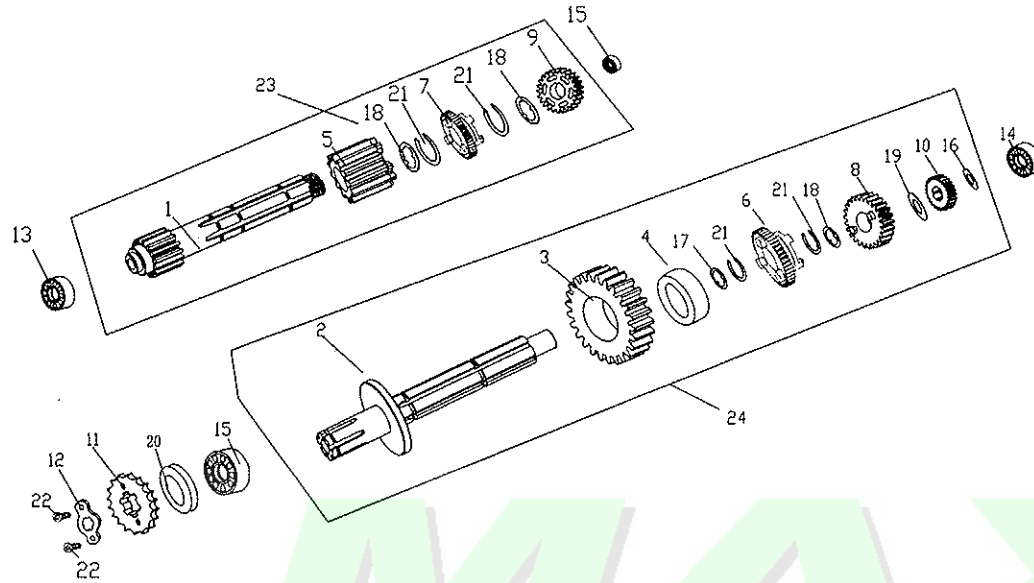

E-3

Ref. No.	New Part No.	Description	QTY	REMARKS
1	23501-FYBY-000	Transmission main shaft	1	
2	23601-FYBY-000	Transmission sub-shaft	1	
3	23611-FYBY-000	1st driven gear (36T)	1	
4	23614-FYBY-000	1st driven gear collar	1	
5	23509-FYBY-000	2nd drive gear (16T)	1	
6	23603-FYBY-000	2nd driven gear (31T)	1	
7	23504-FTBF-000	3rd drive gear (20T)	1	
8	23608-FYBY-000	3rd driven gear (27T)	1	
9	23505-FYBY-000	4th drive gear (23T)	1	
10	23605-FYBY-000	4th driven gear (24T)	1	
11	23682-FYIY-000	Drive sprocket (11T)	1	
12	23681-FYIY-000	Locating plate, drive sprocket	1	
13	GB/T276-94-6001	Bearing 6101	1	
14	GB/T276-94-6201	Bearing 6201	1	
15	GB/T276-94-6203	Bearing 6203	2	
16	28103-12026-0500	Shaft plain washer 12.8*26*0.5	1