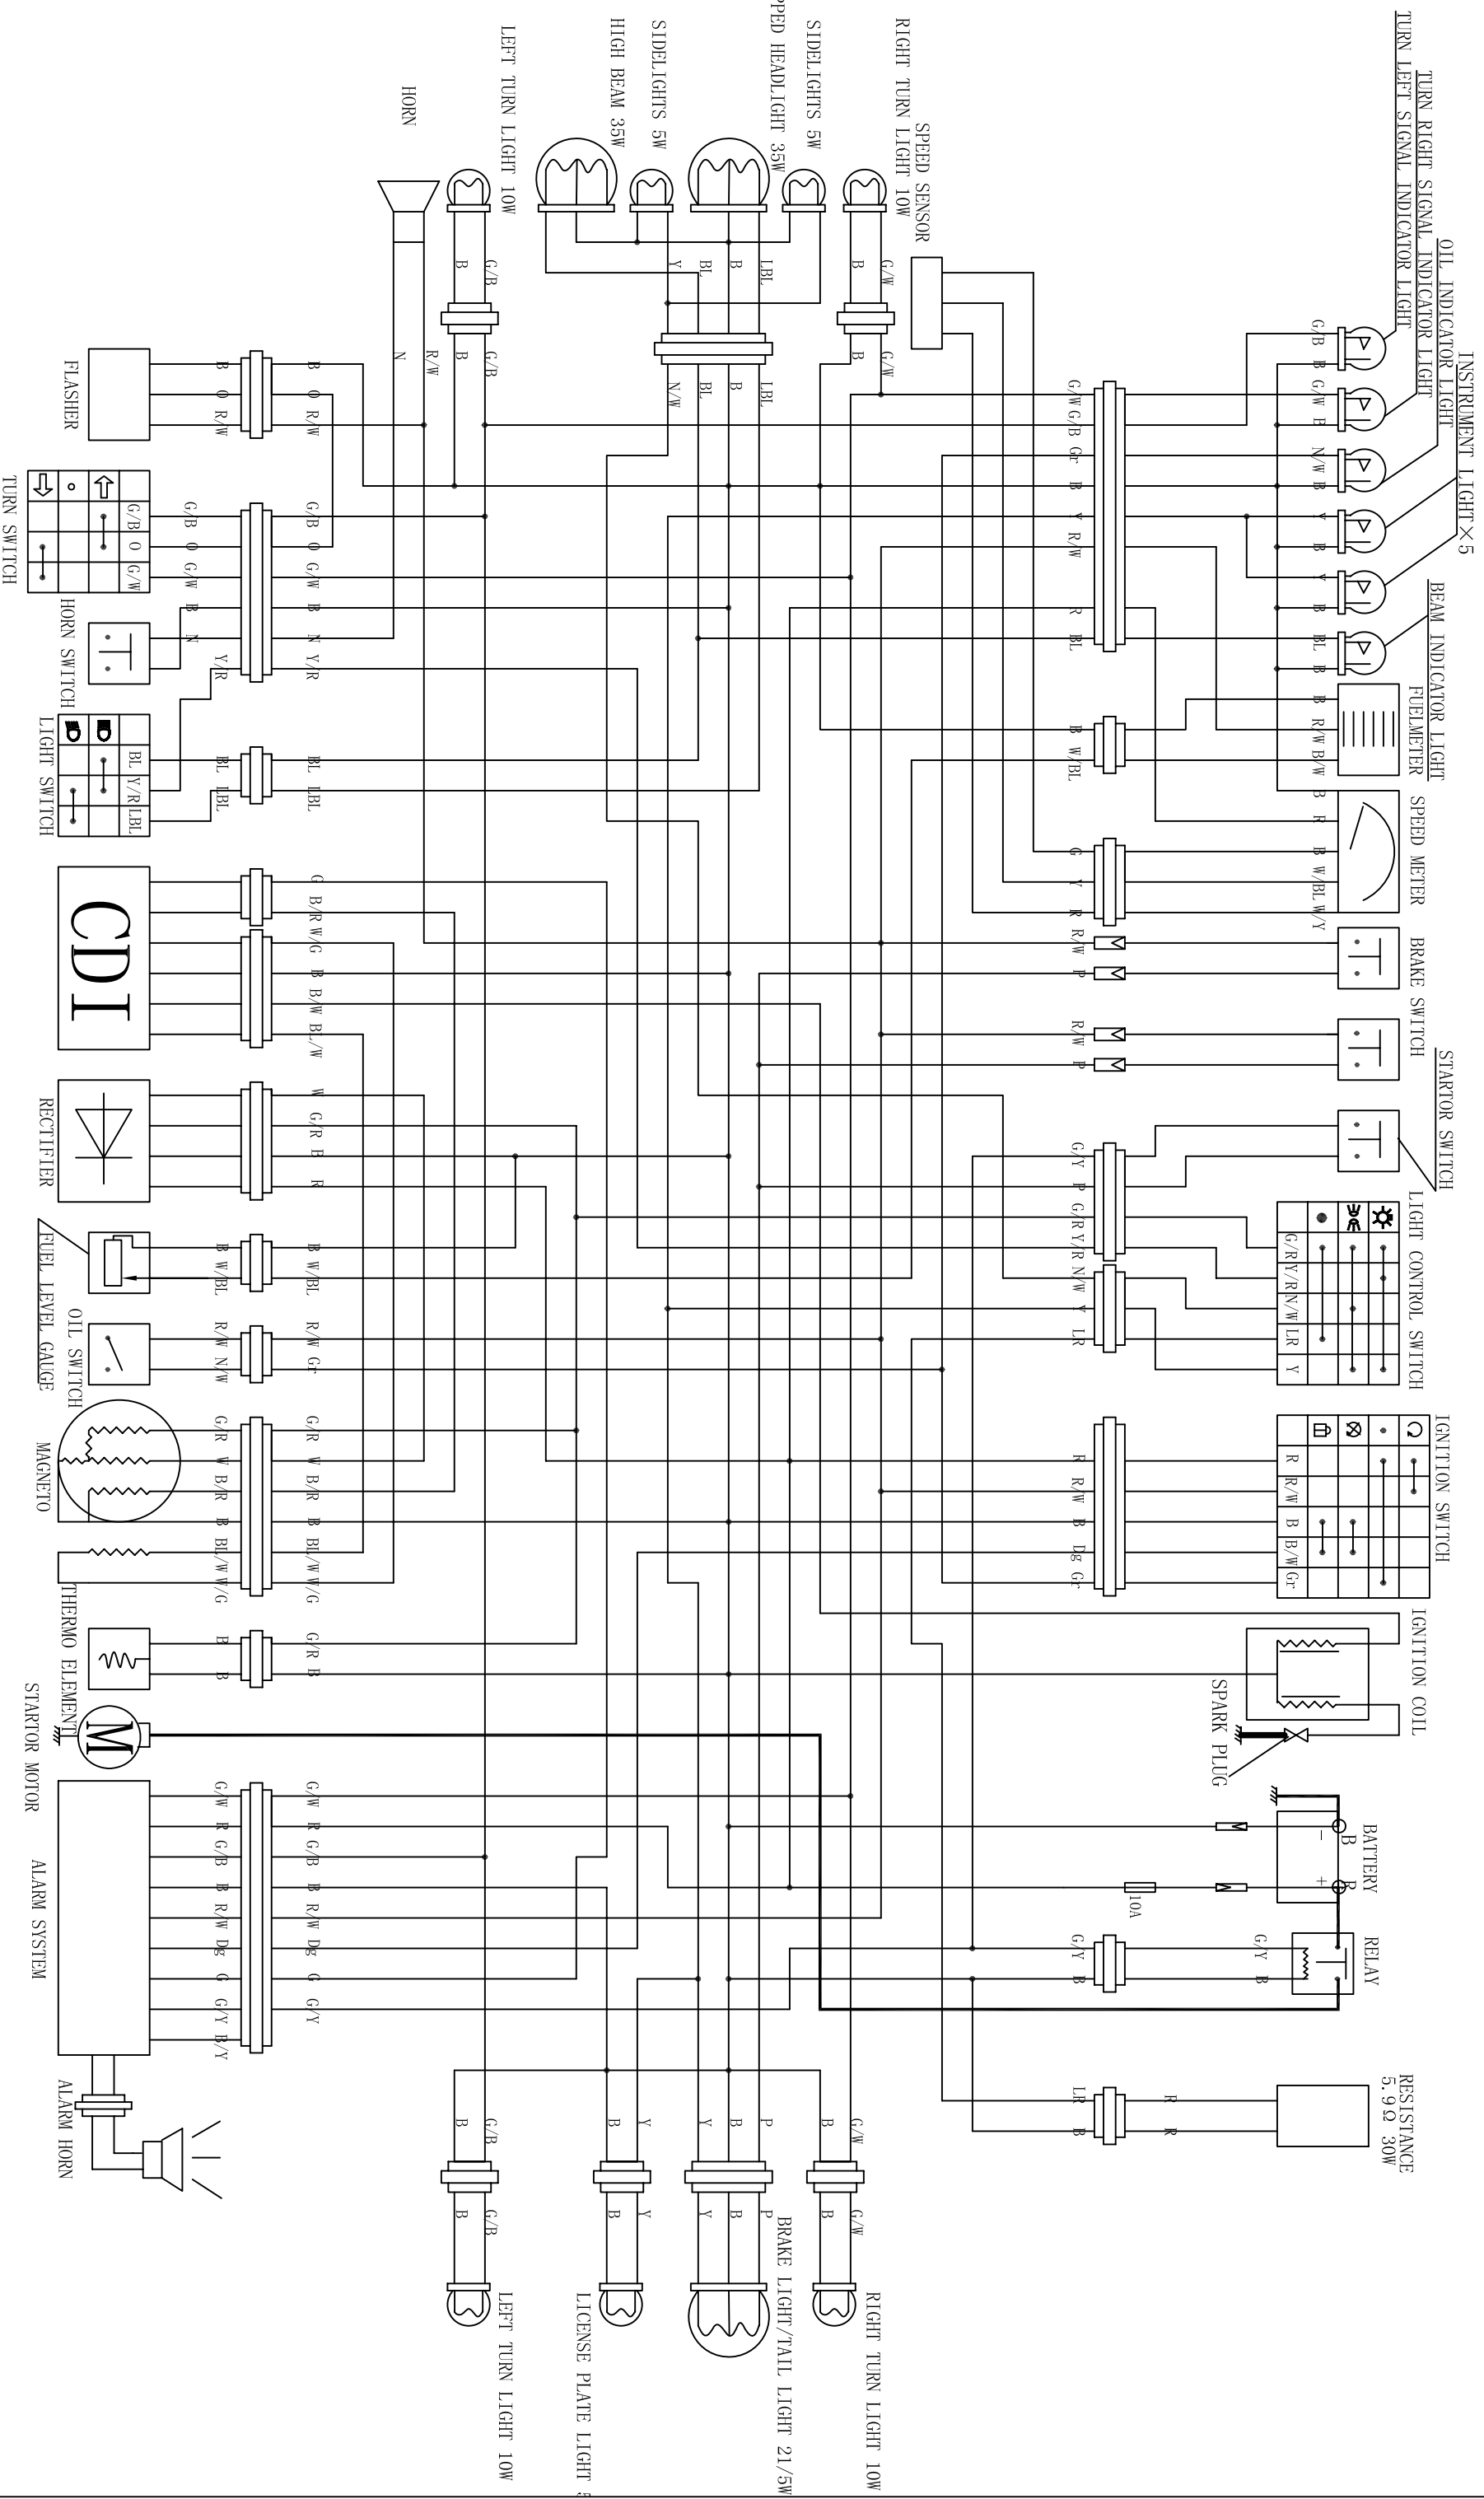

# QJ50T-22A ELECTRICITY PRINCIPLE DIAGRAM

SYMBOL	B	R	W	BL	G	O	Y	P	N	LBL	Dg	G/Y	G/W	G/B	G/R	R/W	W/BL	B/W	N/W	Y/G	B/Y					
COLOR	BLACK	RED	WHITE	BLUE	GREEN	ORANGE	YELLOW	PURPLE	BROWN	LIGHT BLUE	DARK GREEN	GREEN	YELLOW	GREEN	BLACK	RED	WHITE	BLUE	BLACK	WHITE	BROWN	WHITE	YELLOW	GREEN	BLACK	YELLOW